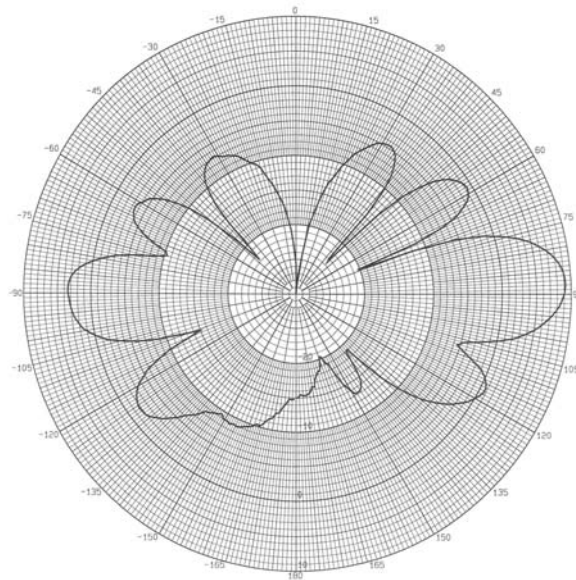

DOD7-3500

MIMO Omni Directional Antenna

7 dBi, 3 Cable, 3400-3700 MHz

DOD7-3500– Elevation Plot
(Typical for 3 Cables)

DOD7-3500– Azimuth Plot
(3 Cables)