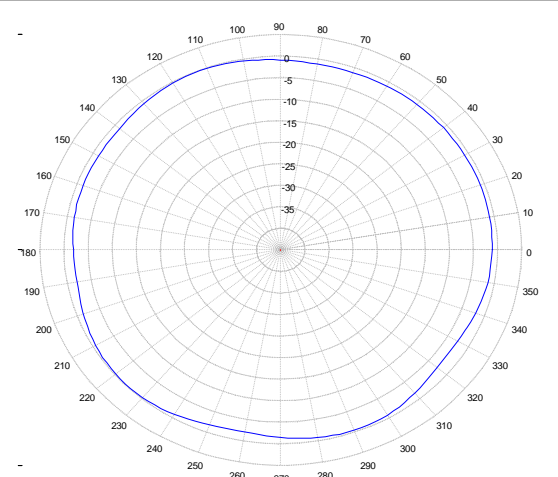

# EM-LTE Series Flexible LTE Internal Strip Antenna

695-960/1710-2700 MHz, Page 1 of 2

Elevation Plot at 695 MHz

Elevation Plot at 725 MHz

Elevation Plot at 1707 MHz

Azimuth Plot at 695 MHz

Azimuth Plot at 725 MHz

Azimuth Plot at 1707 MHz

# EM-LTE Series Flexible LTE Internal Strip Antenna

695-960/1710-2700 MHz, Page 2 of 2

Elevation Plot at 2148 MHz

Elevation Plot at 2450 MHz

Elevation Plot at 2700 MHz

Azimuth Plot at 2148 MHz

Azimuth Plot at 2450 MHz

Azimuth Plot at 2700 MHz