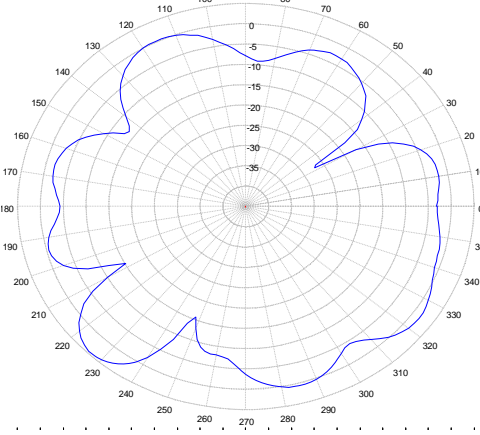

# EM-LTE Series Flexible LTE Internal Strip Antenna

695-960/1710-2700 MHz, Page 1 of 2

Elevation Plot at 695 MHz

Elevation Plot at 725 MHz

Elevation Plot at 1707 MHz

Azimuth Plot at 695 MHz

Azimuth Plot at 725 MHz

Azimuth Plot at 1707 MHz

# EM-LTE Series Flexible LTE Internal Strip Antenna

695-960/1710-2700 MHz, Page 2 of 2

Elevation Plot at 2148 MHz

Elevation Plot at 2450 MHz

Elevation Plot at 2700 MHz

Azimuth Plot at 2148 MHz

Azimuth Plot at 2450 MHz

Azimuth Plot at 2700 MHz