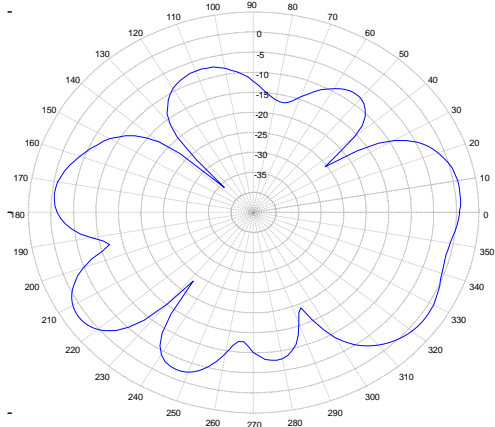

# EM-LTE Series Flexible LTE Internal Strip Antenna

695-960/1710-2700 MHz, Page 1 of 2

Elevation Plot at 695 MHz

Elevation Plot at 725 MHz

Elevation Plot at 1707 MHz

Azimuth Plot at 695 MHz

Azimuth Plot at 725 MHz

Azimuth Plot at 1707 MHz

# EM-LTE Series Flexible LTE Internal Strip Antenna

695-960/1710-2700 MHz, Page 2 of 2

Elevation Plot at 2148 MHz

Elevation Plot at 2450 MHz

Elevation Plot at 2700 MHz

Azimuth Plot at 2148 MHz

Azimuth Plot at 2450 MHz

Azimuth Plot at 2700 MHz