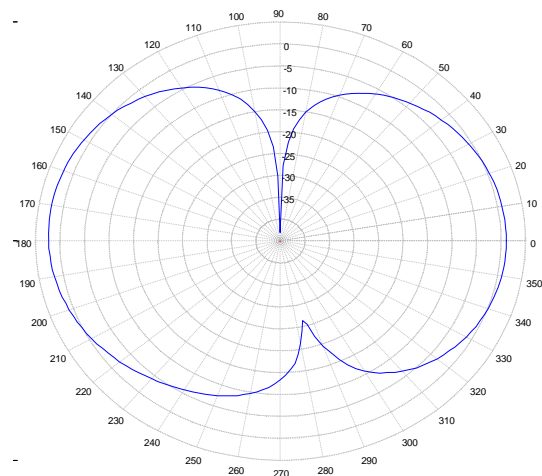

# EM-LTE Series Flexible LTE Internal Strip Antenna

695-960/1710-2700 MHz, Page 1 of 2

Elevation Plot at 695 MHz

Elevation Plot at 725 MHz

Elevation Plot at 1707 MHz

Azimuth Plot at 695 MHz

Azimuth Plot at 725 MHz

Azimuth Plot at 1707 MHz

# EM-LTE Series Flexible LTE Internal Strip Antenna

695-960/1710-2700 MHz, Page 2 of 2

Elevation Plot at 2148 MHz

Elevation Plot at 2450 MHz

Elevation Plot at 2700 MHz

Azimuth Plot at 2148 MHz

Azimuth Plot at 2450 MHz

Azimuth Plot at 2700 MHz