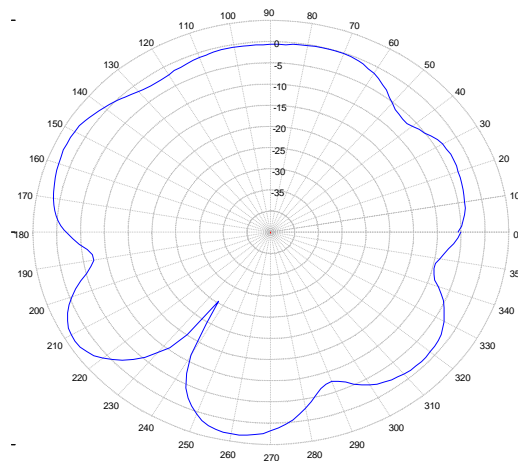

# EM-LTE Series Flexible LTE Internal Strip Antenna

695-960/1710-2700 MHz, Page 1 of 2

Elevation Plot at 695 MHz

Elevation Plot at 725 MHz

Elevation Plot at 1707 MHz

Azimuth Plot at 695 MHz

Azimuth Plot at 725 MHz

Azimuth Plot at 1707 MHz

# EM-LTE Series Flexible LTE Internal Strip Antenna

695-960/1710-2700 MHz, Page 2 of 2

Elevation Plot at 2148 MHz

Elevation Plot at 2450 MHz

Elevation Plot at 2700 MHz

Azimuth Plot at 2148 MHz

Azimuth Plot at 2450 MHz

Azimuth Plot at 2700 MHz