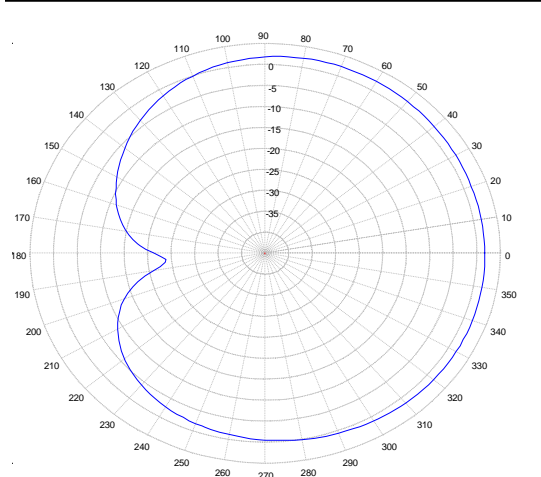

# EM-LTE Series Flexible LTE Internal Strip Antenna

695-960/1710-2700 MHz, Page 1 of 2

Elevation Plot at 695 MHz

Elevation Plot at 725 MHz

Elevation Plot at 1707 MHz

Azimuth Plot at 695 MHz

Azimuth Plot at 725 MHz

Azimuth Plot at 1707 MHz

# EM-LTE Series Flexible LTE Internal Strip Antenna

695-960/1710-2700 MHz, Page 2 of 2

Elevation Plot at 2148 MHz

Elevation Plot at 2450 MHz

Elevation Plot at 2700 MHz

Azimuth Plot at 2148 MHz

Azimuth Plot at 2450 MHz

Azimuth Plot at 2700 MHz