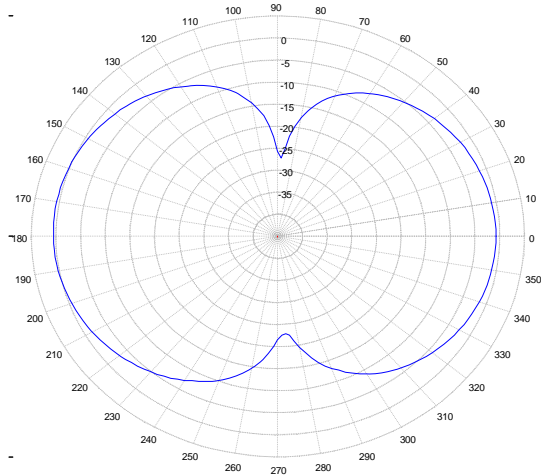

# EM-LTE Series Flexible LTE Internal Strip Antenna

695-960/1710-2700 MHz, Page 1 of 2

Elevation Plot at 695 MHz

Elevation Plot at 725 MHz

Elevation Plot at 1707 MHz

Azimuth Plot at 695 MHz

Azimuth Plot at 725 MHz

Azimuth Plot at 1707 MHz

# EM-LTE Series Flexible LTE Internal Strip Antenna

695-960/1710-2700 MHz, Page 2 of 2

Elevation Plot at 2148 MHz

Elevation Plot at 2450 MHz

Elevation Plot at 2700 MHz

Azimuth Plot at 2148 MHz

Azimuth Plot at 2450 MHz

Azimuth Plot at 2700 MHz