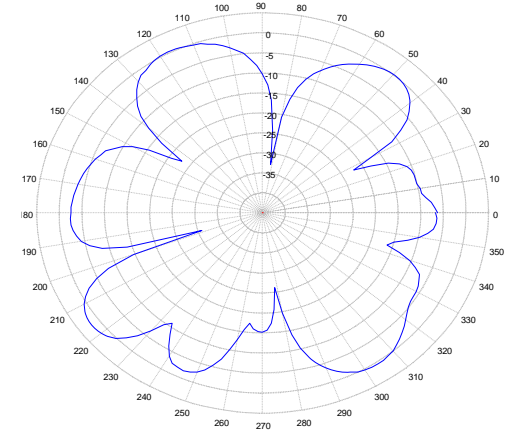

# EM-LTE Series Flexible LTE Internal Strip Antenna

695-960/1710-2700 MHz, Page 1 of 2

Elevation Plot at 695 MHz

Elevation Plot at 725 MHz

Elevation Plot at 1707 MHz

Azimuth Plot at 695 MHz

Azimuth Plot at 725 MHz

Azimuth Plot at 1707 MHz

# EM-LTE Series Flexible LTE Internal Strip Antenna

695-960/1710-2700 MHz, Page 2 of 2

Elevation Plot at 2148 MHz

Elevation Plot at 2450 MHz

Elevation Plot at 2700 MHz

Azimuth Plot at 2148 MHz

Azimuth Plot at 2450 MHz

Azimuth Plot at 2700 MHz