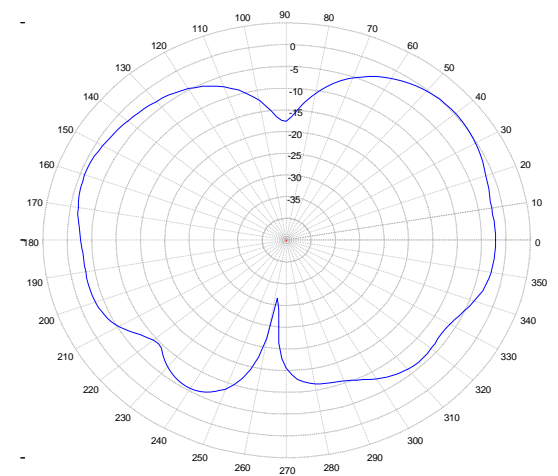

# EM-LTE Series Flexible LTE Internal Strip Antenna

695-960/1710-2700 MHz, Page 1 of 2

Elevation Plot at 695 MHz

Elevation Plot at 725 MHz

Elevation Plot at 1707 MHz

Azimuth Plot at 695 MHz

Azimuth Plot at 725 MHz

Azimuth Plot at 1707 MHz

# EM-LTE Series Flexible LTE Internal Strip Antenna

695-960/1710-2700 MHz, Page 2 of 2

Elevation Plot at 2148 MHz

Elevation Plot at 2450 MHz

Elevation Plot at 2700 MHz

Azimuth Plot at 2148 MHz

Azimuth Plot at 2450 MHz

Azimuth Plot at 2700 MHz