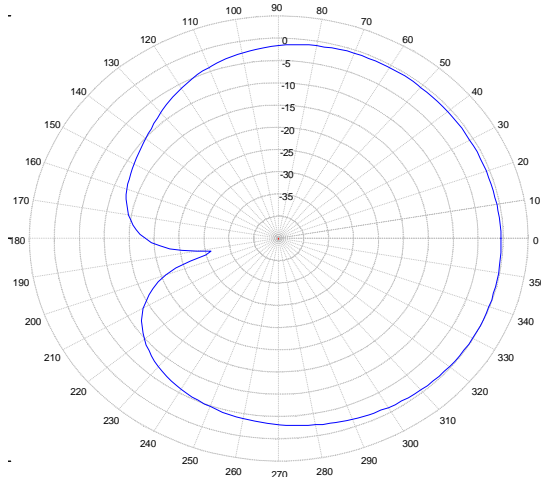

# EM-LTE Series Flexible LTE Internal Strip Antenna

695-960/1710-2700 MHz, Page 1 of 2

Elevation Plot at 695 MHz

Elevation Plot at 725 MHz

Elevation Plot at 1707 MHz

Azimuth Plot at 695 MHz

Azimuth Plot at 725 MHz

Azimuth Plot at 1707 MHz

# EM-LTE Series Flexible LTE Internal Strip Antenna

695-960/1710-2700 MHz, Page 2 of 2

Elevation Plot at 2148 MHz

Elevation Plot at 2450 MHz

Elevation Plot at 2700 MHz

Azimuth Plot at 2148 MHz

Azimuth Plot at 2450 MHz

Azimuth Plot at 2700 MHz