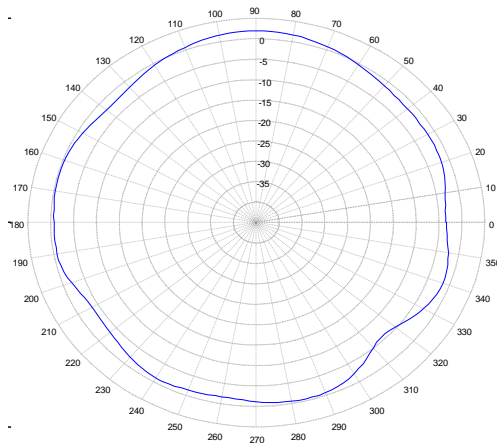

# EM-LTE Series Flexible LTE Internal Strip Antenna

695-960/1710-2700 MHz, Page 1 of 2

Elevation Plot at 695 MHz

Elevation Plot at 725 MHz

Elevation Plot at 1707 MHz

Azimuth Plot at 695 MHz

Azimuth Plot at 725 MHz

Azimuth Plot at 1707 MHz

# EM-LTE Series Flexible LTE Internal Strip Antenna

695-960/1710-2700 MHz, Page 2 of 2

Elevation Plot at 2148 MHz

Elevation Plot at 2450 MHz

Elevation Plot at 2700 MHz

Azimuth Plot at 2148 MHz

Azimuth Plot at 2450 MHz

Azimuth Plot at 2700 MHz