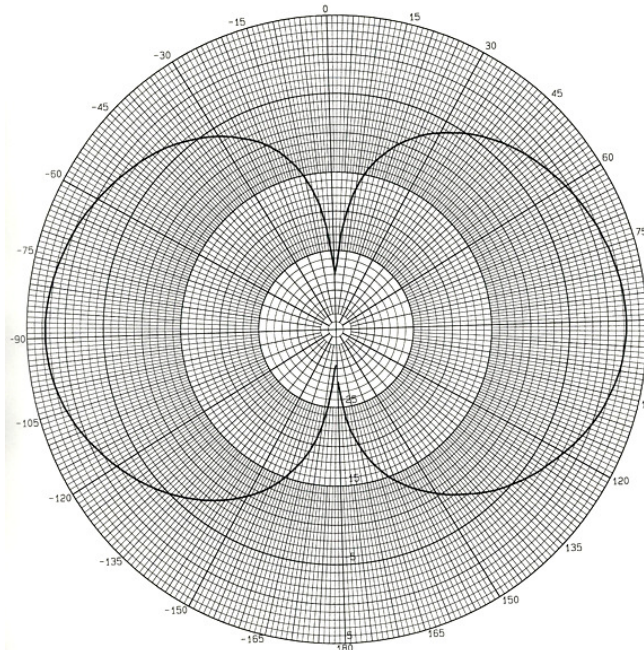

EM-UMB Multiband Internal Strip Antenna

824-960/1500-2500 MHz

Elevation Plot 824 - 960 MHz

Elevation Plot 1500 - 2200 MHz

Elevation Plot 2200 - 2500 MHz