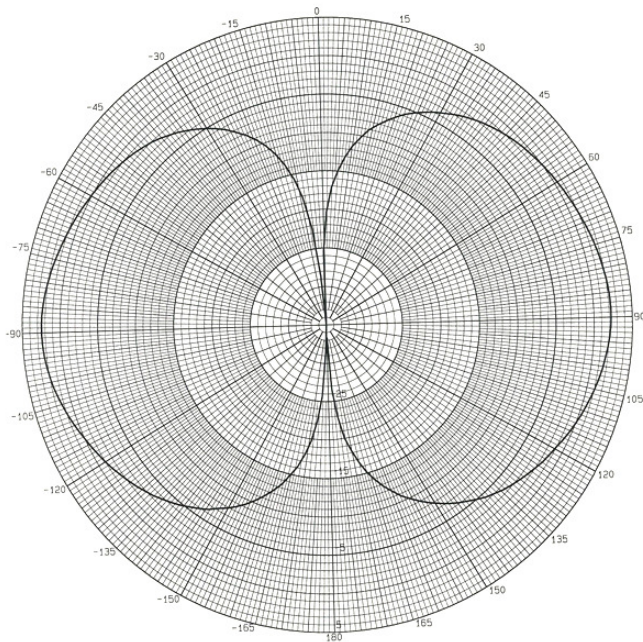

EM-UMB Multiband Internal Strip Antenna

824-960/1500-2500 MHz

Elevation Plot 824 - 960 MHz

Elevation Plot 1500 - 2200 MHz

Elevation Plot 2200 - 2500 MHz