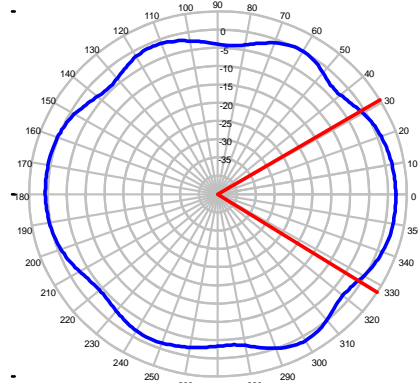

HD4-2400 Series

Low Profile Heavy Duty WiFi Antenna

2400-2485 MHz

HD4-2400-Elevation @2400 MHZ

HD4-2400-Elevation @2440 MHZ

HD4-2400-Elevation @2484 MHZ

HD4-2400-Azimuth @2400 MHZ

HD4-2400-Azimuth @2440 MHZ

HD4-2400-Azimuth @2484 MHZ