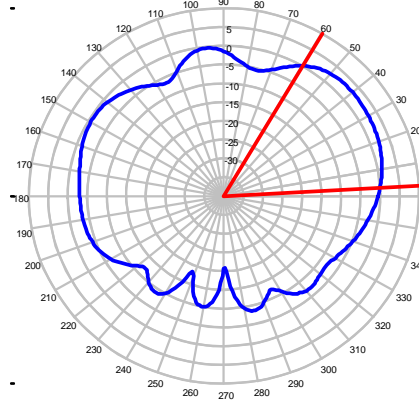

HD4-2400 Series

Low Profile Heavy Duty WiFi Antenna

2400-2485 MHz

HD4-2400-Elevation @2400 MHZ

HD4-2400-Elevation @2440 MHZ

HD4-2400-Elevation @2484 MHZ

HD4-2400-Azimuth @2400 MHZ

HD4-2400-Azimuth @2440 MHZ

HD4-2400-Azimuth @2484 MHZ