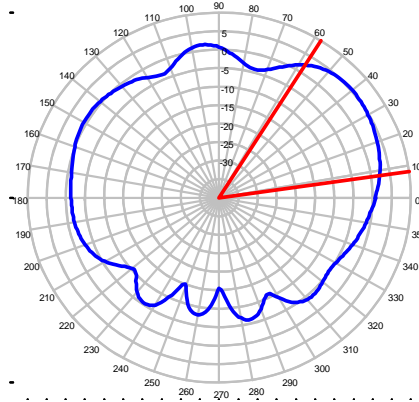

HD4-2400 Series

Low Profile Heavy Duty WiFi Antenna

2400-2485 MHz

HD4-2400-Elevation @2400 MHZ

HD4-2400-Elevation @2440 MHZ

HD4-2400-Elevation @2484 MHZ

HD4-2400-Azimuth @2400 MHZ

HD4-2400-Azimuth @2440 MHZ

HD4-2400-Azimuth @2484 MHZ