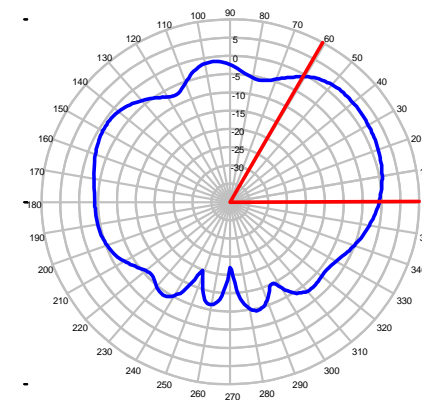

HD4-2400 Series

Low Profile Heavy Duty WiFi Antenna

2400-2485 MHz

HD4-2400-Elevation @2400 MHZ

HD4-2400-Elevation @2440 MHZ

HD4-2400-Elevation @2484 MHZ

HD4-2400-Azimuth @2400 MHZ

HD4-2400-Azimuth @2440 MHZ

HD4-2400-Azimuth @2484 MHZ