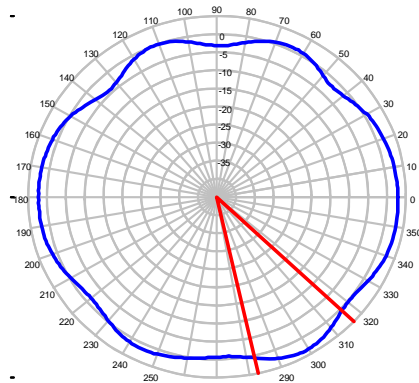

HD4-2400 Series

Low Profile Heavy Duty WiFi Antenna

2400-2485 MHz

HD4-2400-Elevation @2400 MHZ

HD4-2400-Elevation @2440 MHZ

HD4-2400-Elevation @2484 MHZ

HD4-2400-Azimuth @2400 MHZ

HD4-2400-Azimuth @2440 MHZ

HD4-2400-Azimuth @2484 MHZ