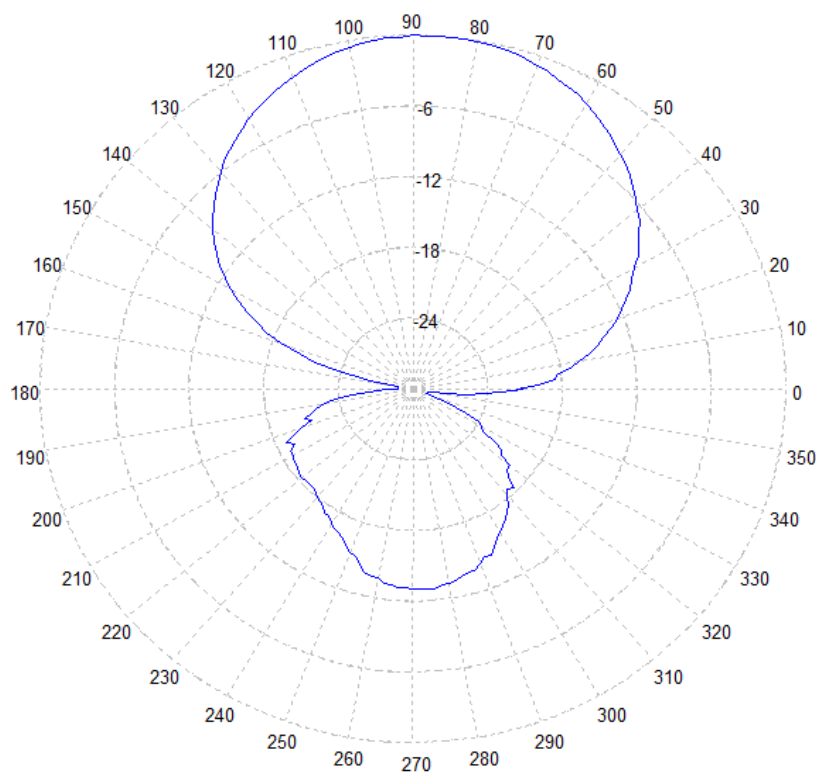

HD7-915-BLK

Heavy Duty Patch Antenna

7dBi, 902-928 MHz

915 MHz – Elevation Plot

915 MHz – Azimuth Plot