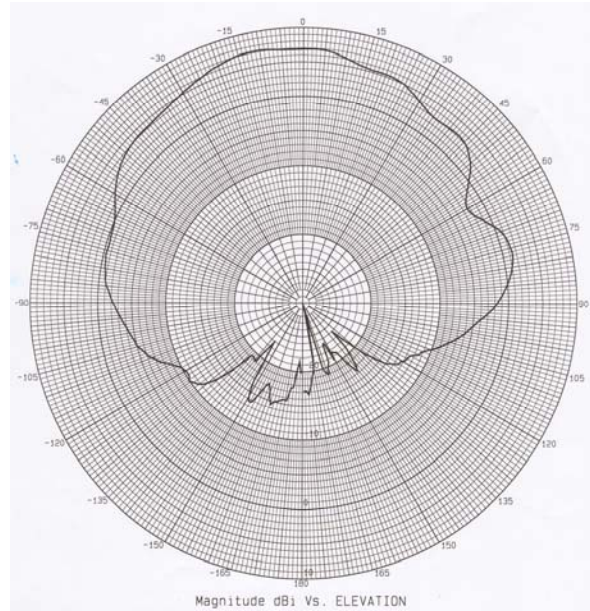

IW-5900 Antenna

DSRC In Window Patch Antenna

6 dBi, 5.85-5.93 GHz

IW-5900 – Elevation Plot

IW-5900 – Azimuth Plot