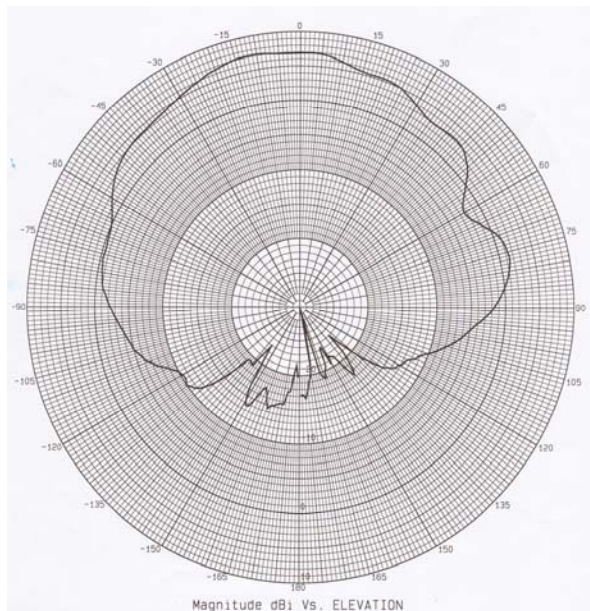

IW-5900/1575 Antenna

DSRC In Window Patch Antenna with GPS

6 dBi, 5.85-5.93 GHz

IW-5900 – Elevation Plot

IW-5900 – Azimuth Plot