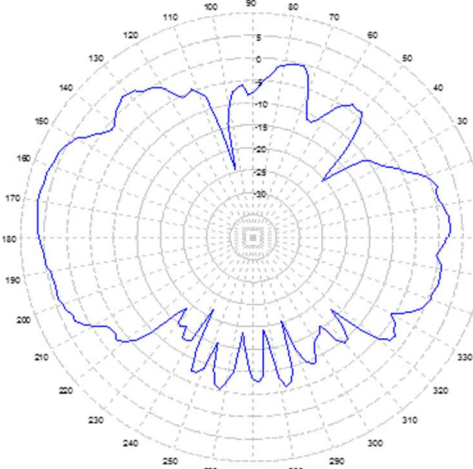

LTMWG-944 Series

Dual Carrier Multi-Band MIMO Antenna with GNSS
4 x 617-960/1710-6000 MHz (5G SUB-6)
1-4 X 2.4-2.5/4.9-6.0 GHz (WiFi / Bluetooth)

WiFi Frequencies (2.4-2.5/4.9-6.0 GHz.) Patterns

Measured on 1FT. Ground with 1FT. LL-100
Typical Radiation Pattern for all WiFi Elements

2.45 GHz. ELEVATION

4.95 GHz. ELEVATION

5.35 GHz. AZIMUTH

5.85 GHz. AZIMUTH

2.45 GHz. AZIMUTH

4.95 GHz. AZIMUTH

5.35 GHz. AZIMUTH

5.85 GHz. AZIMUTH