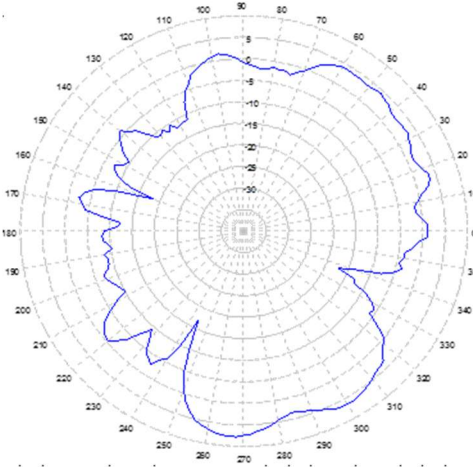

LTMWG-944 Series

Dual Carrier Multi-Band MIMO Antenna with GNSS
4 x 617-960/1710-6000 MHz (5G SUB-6)
1-4 X 2.4-2.5/4.9-6.0 GHz (WiFi / Bluetooth)

WiFi Frequencies (2.4-2.5/4.9-6.0 GHz.) Patterns

Measured on 1FT. Ground with 1FT. LL-100
Typical Radiation Pattern for all WiFi Elements

2.45 GHz. ELEVATION

4.95 GHz. ELEVATION

5.35 GHz. AZIMUTH

5.85 GHz. AZIMUTH

2.45 GHz. AZIMUTH

4.95 GHz. AZIMUTH

5.35 GHz. AZIMUTH

5.85 GHz. AZIMUTH