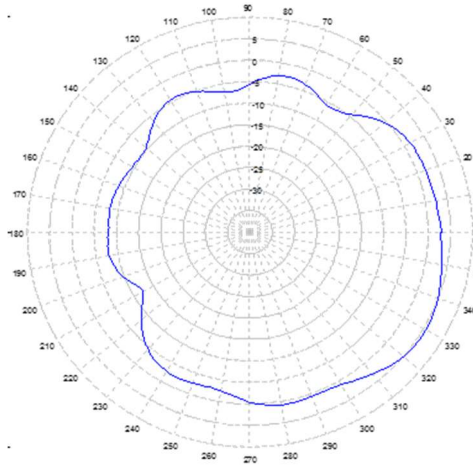

LTMWG-944 Series

Dual Carrier Multi-Band MIMO Antenna with GNSS
4 x 617-960/1710-6000 MHz (5G SUB-6)
1-4 X 2.4-2.5/4.9-6.0 GHz (WiFi / Bluetooth)

WiFi Frequencies (2.4-2.5/4.9-6.0 GHz.) Patterns

Measured on 1FT. Ground with 1FT. LL-100
Typical Radiation Pattern for all WiFi Elements

2.45 GHz. ELEVATION

4.95 GHz. ELEVATION

5.35 GHz. AZIMUTH

5.85 GHz. AZIMUTH

2.45 GHz. AZIMUTH

4.95 GHz. AZIMUTH

5.35 GHz. AZIMUTH

5.85 GHz. AZIMUTH