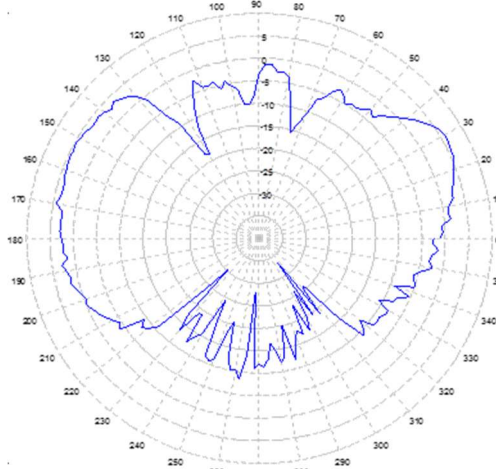

LTMWG-944 Series

Dual Carrier Multi-Band MIMO Antenna with GNSS
4 x 617-960/1710-6000 MHz (5G SUB-6)
1-4 X 2.4-2.5/4.9-6.0 GHz (WiFi / Bluetooth)

WiFi Frequencies (2.4-2.5/4.9-6.0 GHz.) Patterns

Measured on 1FT. Ground with 1FT. LL-100
Typical Radiation Pattern for all WiFi Elements

2.45 GHz. ELEVATION

4.95 GHz. ELEVATION

5.35 GHz. AZIMUTH

5.85 GHz. AZIMUTH

2.45 GHz. AZIMUTH

4.95 GHz. AZIMUTH

5.35 GHz. AZIMUTH

5.85 GHz. AZIMUTH