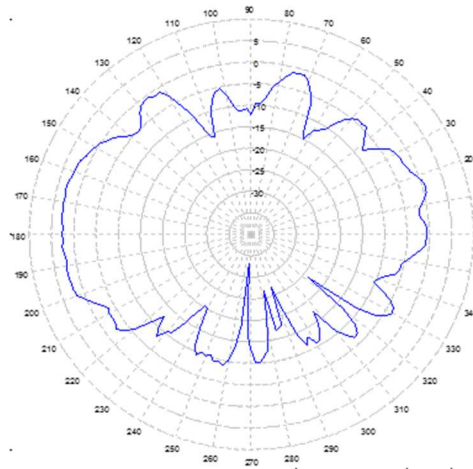

LTMWG-944 Series

Dual Carrier Multi-Band MIMO Antenna with GNSS
4 x 617-960/1710-6000 MHz (5G SUB-6)
1-4 X 2.4-2.5/4.9-6.0 GHz (WiFi / Bluetooth)

WiFi Frequencies (2.4-2.5/4.9-6.0 GHz.) Patterns

Measured on 1FT. Ground with 1FT. LL-100
Typical Radiation Pattern for all WiFi Elements

2.45 GHz. ELEVATION

4.95 GHz. ELEVATION

5.35 GHz. AZIMUTH

5.85 GHz. AZIMUTH

2.45 GHz. AZIMUTH

4.95 GHz. AZIMUTH

5.35 GHz. AZIMUTH

5.85 GHz. AZIMUTH