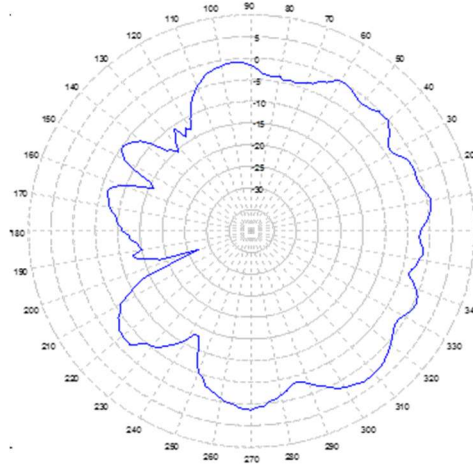

LTMWG-944 Series

Dual Carrier Multi-Band MIMO Antenna with GNSS
4 x 617-960/1710-6000 MHz (5G SUB-6)
1-4 X 2.4-2.5/4.9-6.0 GHz (WiFi / Bluetooth)

WiFi Frequencies (2.4-2.5/4.9-6.0 GHz.) Patterns

Measured on 1FT. Ground with 1FT. LL-100
Typical Radiation Pattern for all WiFi Elements

2.45 GHz. ELEVATION

4.95 GHz. ELEVATION

5.35 GHz. AZIMUTH

5.85 GHz. AZIMUTH

2.45 GHz. AZIMUTH

4.95 GHz. AZIMUTH

5.35 GHz. AZIMUTH

5.85 GHz. AZIMUTH