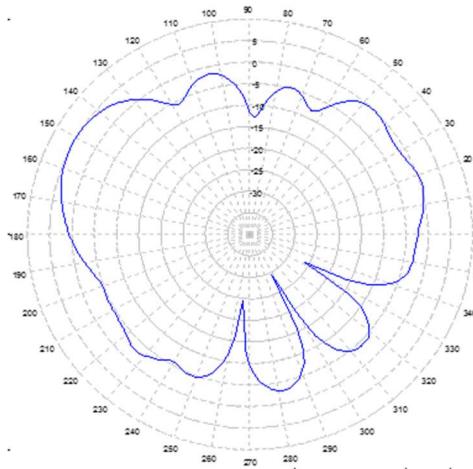

LTMWG-944 Series

Dual Carrier Multi-Band MIMO Antenna with GNSS
4 x 617-960/1710-6000 MHz (5G SUB-6)
1-4 X 2.4-2.5/4.9-6.0 GHz (WiFi / Bluetooth)

WiFi Frequencies (2.4-2.5/4.9-6.0 GHz.) Patterns

Measured on 1FT. Ground with 1FT. LL-100
Typical Radiation Pattern for all WiFi Elements

2.45 GHz. ELEVATION

4.95 GHz. ELEVATION

5.35 GHz. AZIMUTH

5.85 GHz. AZIMUTH

2.45 GHz. AZIMUTH

4.95 GHz. AZIMUTH

5.35 GHz. AZIMUTH

5.85 GHz. AZIMUTH