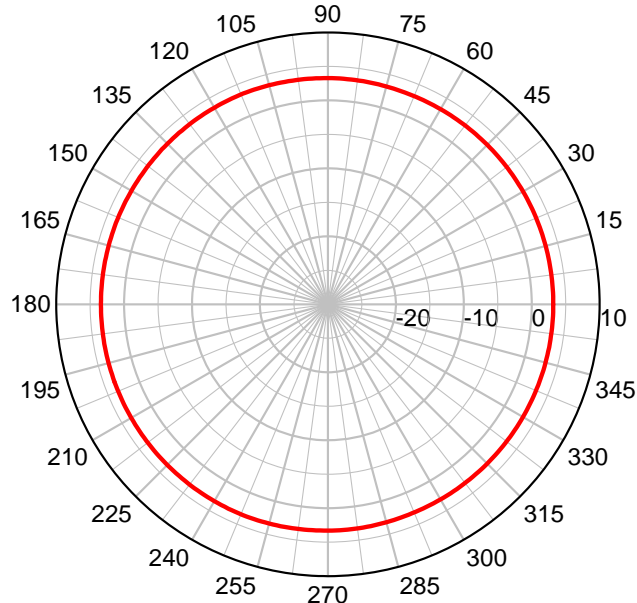

MGD-2400/5500 Antenna

Magnet Mount Low Profile Dome Mount Dual Band Antenna

2.4 – 2.485 & 4.9 – 6.0 GHz

MGD @ 2400 MHz-Elevation

MGD @ 5500 MHz-Elevation

MGD @ 2400 MHz-Azimuth

MGD @ 5500 MHz-Azimuth