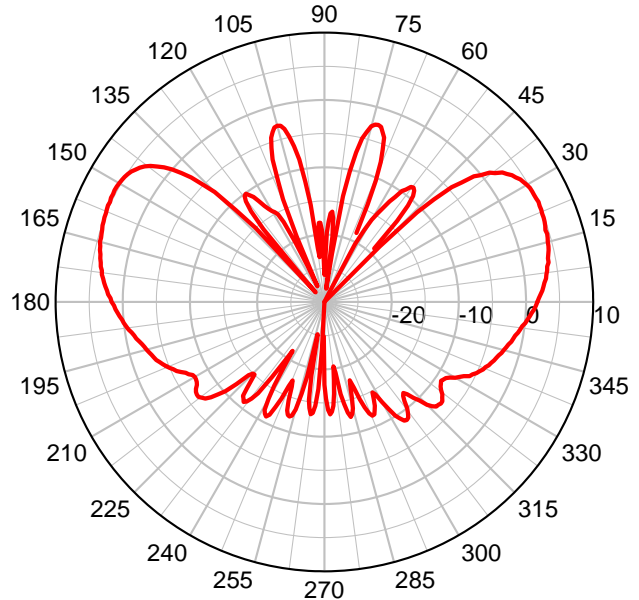

MGD-2400/5500 Antenna

Magnet Mount Low Profile Dome Mount Dual Band Antenna

2.4 – 2.485 & 4.9 – 6.0 GHz

MGD @ 2400 MHz-Elevation

MGD @ 5500 MHz-Elevation

MGD @ 2400 MHz-Azimuth

MGD @ 5500 MHz-Azimuth