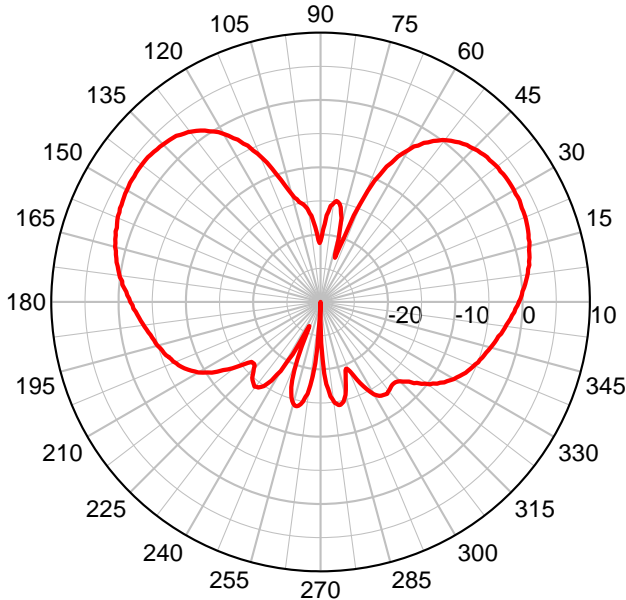

MGD-2400/5500 Antenna

Magnet Mount Low Profile Dome Mount Dual Band Antenna

2.4 – 2.485 & 4.9 – 6.0 GHz

MGD @ 2400 MHz-Elevation

MGD @ 5500 MHz-Elevation

MGD @ 2400 MHz-Azimuth

MGD @ 5500 MHz-Azimuth