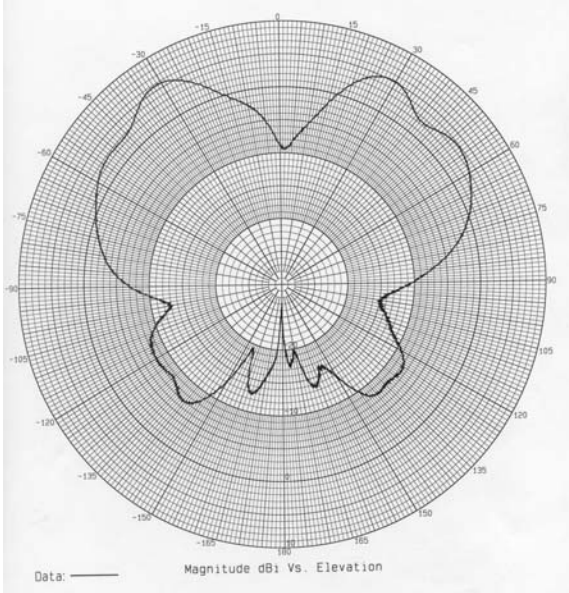

MGRM-WHF-XX Antenna

Magnet Mount High Frequency Body Mount Wide-Band “BUS” Antenna
3 dBi (typ.), 5 dBi (peak) 2.4 GHz thru 6.0 GHz
(Page 1 of 2)

MGRM-WHF-XX at 2400 MHz – Elevation Plot

MGRM-WHF-XX at 3600 MHz – Elevation Plot

MGRM-WHF-XX at 4900 MHz – Elevation

MGRM-WHF-XX Antenna

Magnet Mount High Frequency Body Mount Wide-Band “BUS” Antenna
3 dBi (typ.), 5 dBi (peak) 2.4 GHz thru 6.0 GHz

(Page 2 of 2)

MGRM-WHF-XX at 5100 MHz – Elevation Plot

MGRM-WHF-XX at 5300 MHz – Elevation Plot

MGRM-WHF-XX at 5800 MHz – Elevation