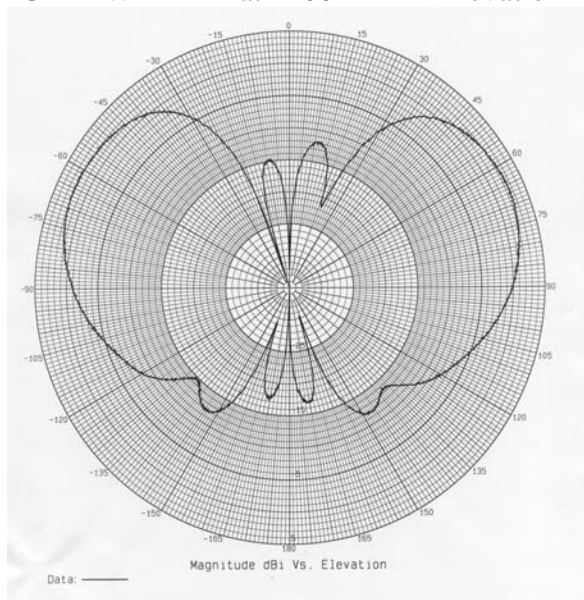

MGRM-WHF-XX Antenna

Magnet Mount High Frequency Body Mount Wide-Band “BUS” Antenna
3 dBi (typ.), 5 dBi (peak) 2.4 GHz thru 6.0 GHz
(Page 1 of 2)

MGRM-WHF-XX at 2400 MHz – Elevation Plot

MGRM-WHF-XX at 3600 MHz – Elevation Plot

MGRM-WHF-XX at 4900 MHz – Elevation

MGRM-WHF-XX Antenna

Magnet Mount High Frequency Body Mount Wide-Band “BUS” Antenna
3 dBi (typ.), 5 dBi (peak) 2.4 GHz thru 6.0 GHz

(Page 2 of 2)

MGRM-WHF-XX at 5100 MHz – Elevation Plot

MGRM-WHF-XX at 5300 MHz – Elevation Plot

MGRM-WHF-XX at 5800 MHz – Elevation