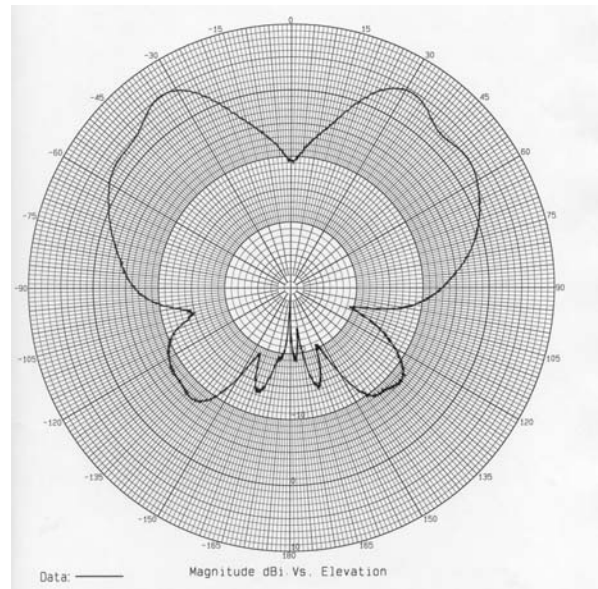

MGRM-WHF-XX Antenna

Magnet Mount High Frequency Body Mount Wide-Band “BUS” Antenna
3 dBi (typ.), 5 dBi (peak) 2.4 GHz thru 6.0 GHz
(Page 1 of 2)

MGRM-WHF-XX at 2400 MHz – Elevation Plot

MGRM-WHF-XX at 3600 MHz – Elevation Plot

MGRM-WHF-XX at 4900 MHz – Elevation

MGRM-WHF-XX Antenna

Magnet Mount High Frequency Body Mount Wide-Band “BUS” Antenna
3 dBi (typ.), 5 dBi (peak) 2.4 GHz thru 6.0 GHz

(Page 2 of 2)

MGRM-WHF-XX at 5100 MHz – Elevation Plot

MGRM-WHF-XX at 5300 MHz – Elevation Plot

MGRM-WHF-XX at 5800 MHz – Elevation