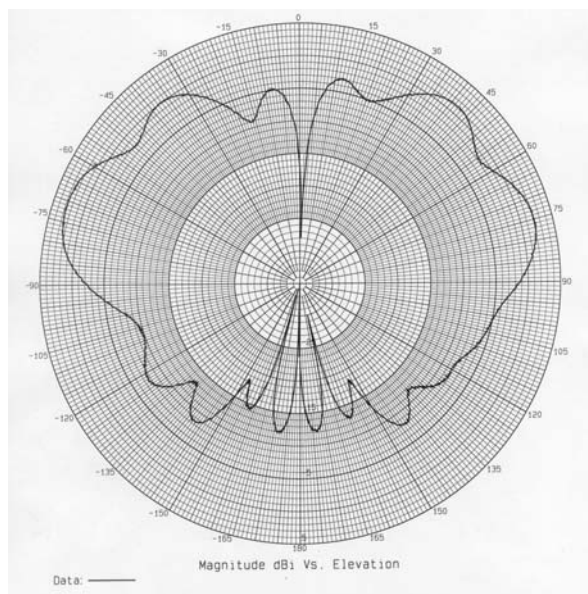

MGRM-WHF-XX Antenna

Magnet Mount High Frequency Body Mount Wide-Band “BUS” Antenna
3 dBi (typ.), 5 dBi (peak) 2.4 GHz thru 6.0 GHz
(Page 1 of 2)

MGRM-WHF-XX at 2400 MHz – Elevation Plot

MGRM-WHF-XX at 3600 MHz – Elevation Plot

MGRM-WHF-XX at 4900 MHz – Elevation

MGRM-WHF-XX Antenna

Magnet Mount High Frequency Body Mount Wide-Band “BUS” Antenna
3 dBi (typ.), 5 dBi (peak) 2.4 GHz thru 6.0 GHz

(Page 2 of 2)

MGRM-WHF-XX at 5100 MHz – Elevation Plot

MGRM-WHF-XX at 5300 MHz – Elevation Plot

MGRM-WHF-XX at 5800 MHz – Elevation