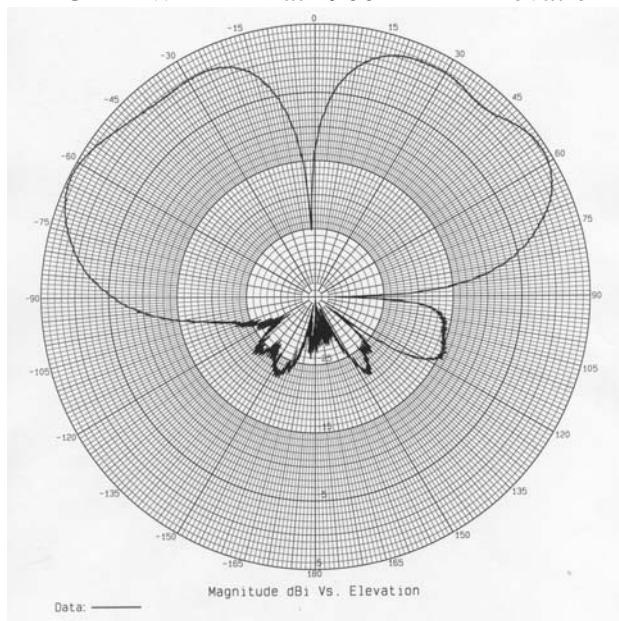

MGRM-WHF-XX Antenna

Magnet Mount High Frequency Body Mount Wide-Band “BUS” Antenna
3 dBi (typ.), 5 dBi (peak) 2.4 GHz thru 6.0 GHz
(Page 1 of 2)

MGRM-WHF-XX at 2400 MHz – Elevation Plot

MGRM-WHF-XX at 3600 MHz – Elevation Plot

MGRM-WHF-XX at 4900 MHz – Elevation

MGRM-WHF-XX Antenna

Magnet Mount High Frequency Body Mount Wide-Band “BUS” Antenna
3 dBi (typ.), 5 dBi (peak) 2.4 GHz thru 6.0 GHz

(Page 2 of 2)

MGRM-WHF-XX at 5100 MHz – Elevation Plot

MGRM-WHF-XX at 5300 MHz – Elevation Plot

MGRM-WHF-XX at 5800 MHz – Elevation