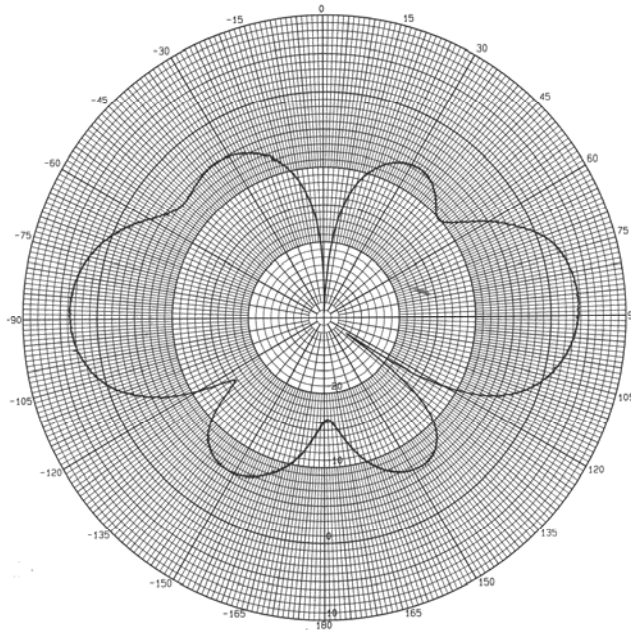

OD-925/1800-BLK Antenna

Omni Directional Dual Band Antenna

4 dBi, 870-960 MHz & 5 dBi, 1710-1880 MHz

OD @ 925 MHz– Elevation Plot

OD @ 1800 MHz– Elevation Plot