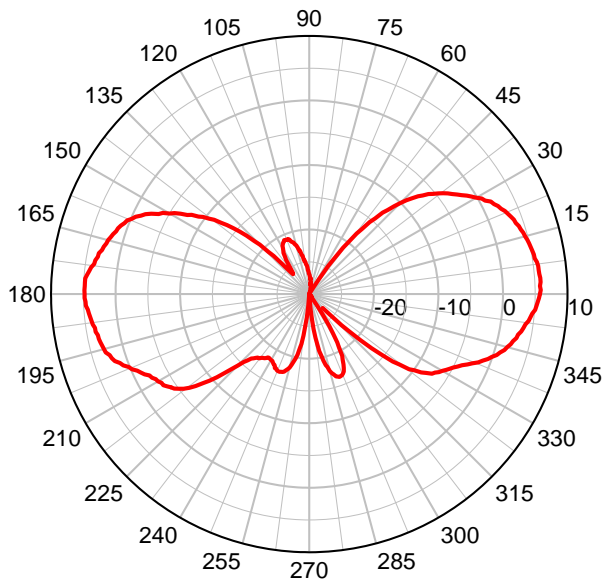

OD3-2400 Antenna

Omni Directional Antenna

3 dBi, 2400-2485 MHz

OD3-2400 – Elevation Plot

OD3-2400 – Azimuth Plot