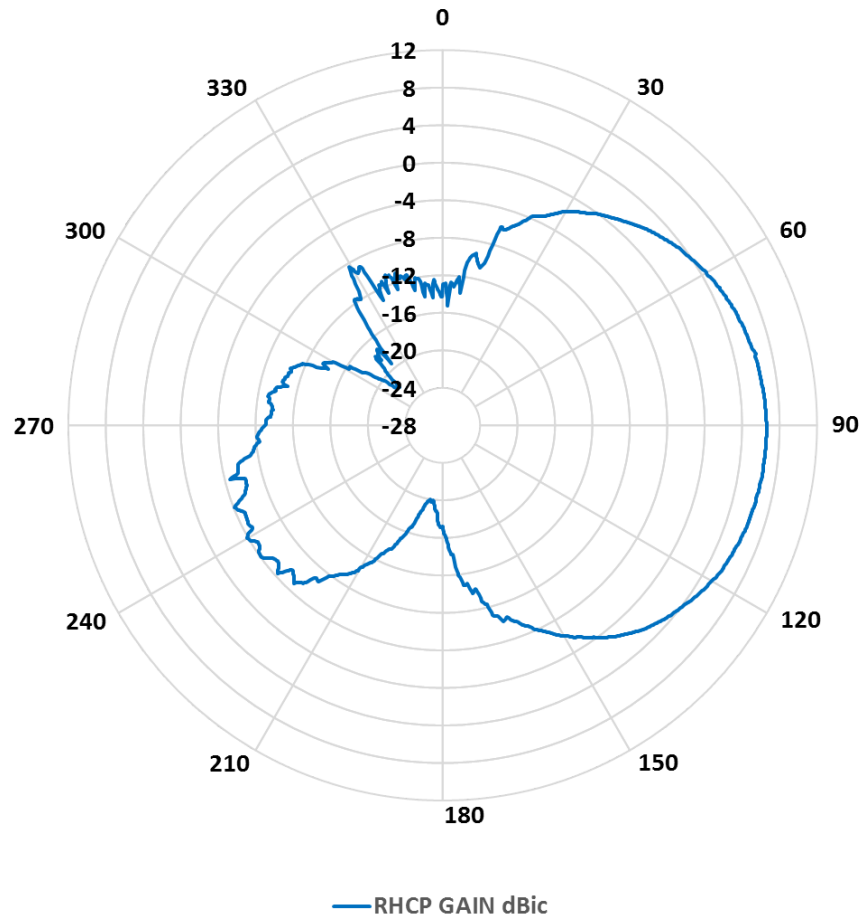

PL8-915RCP Series

RFID PANEL ANTENNA / RHCP 8dBic 902-928MHz

910 MHz Azimuth Gain Plot

910 MHz Azimuth Axial Ratio Plot