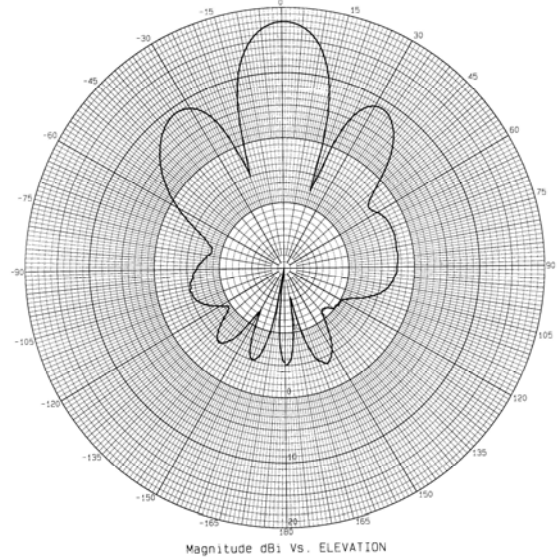

PN16-3000

Directional Broadband Panel Antenna
16 dBi, 2.2-3.8 GHz

PN16-3000 @ 2.5 GHz – Elevation Plot

PN16-3000 @ 3.5 GHz – Elevation Plot

PN16-3000 @ 2.5 GHz – Azimuth Plot

PN16-3000 @ 3.5 GHz – Azimuth Plot