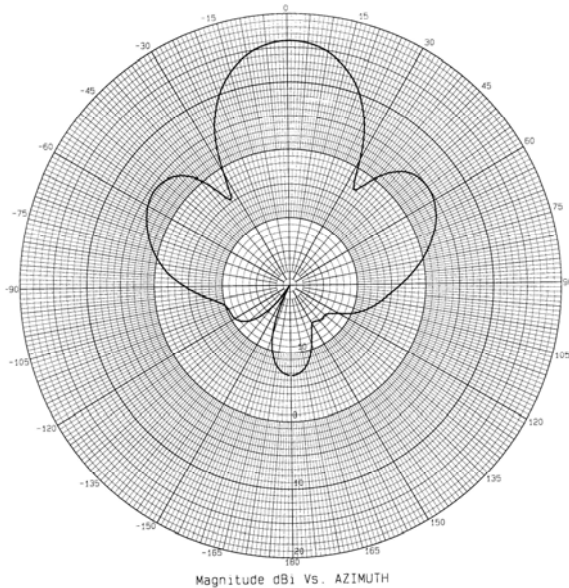

PN16-3000

Directional Broadband Panel Antenna
16 dBi, 2.2-3.8 GHz

PN16-3000 @ 2.5 GHz – Elevation Plot

PN16-3000 @ 3.5 GHz – Elevation Plot

PN16-3000 @ 2.5 GHz – Azimuth Plot

PN16-3000 @ 3.5 GHz – Azimuth Plot