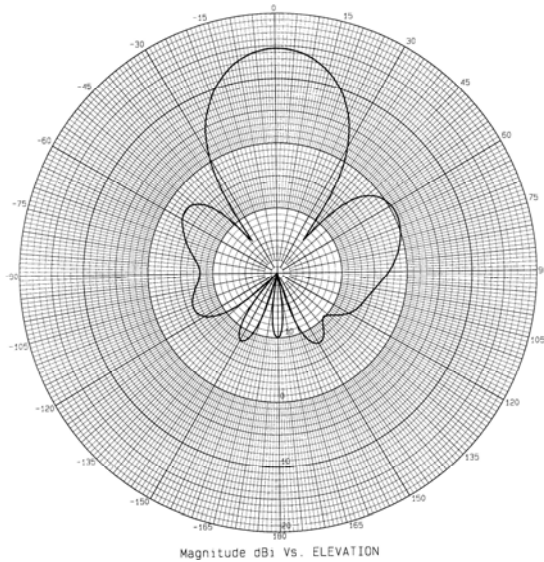

PN16-3000

Directional Broadband Panel Antenna
16 dBi, 2.2-3.8 GHz

PN16-3000 @ 2.5 GHz – Elevation Plot

PN16-3000 @ 3.5 GHz – Elevation Plot

PN16-3000 @ 2.5 GHz – Azimuth Plot

PN16-3000 @ 3.5 GHz – Azimuth Plot