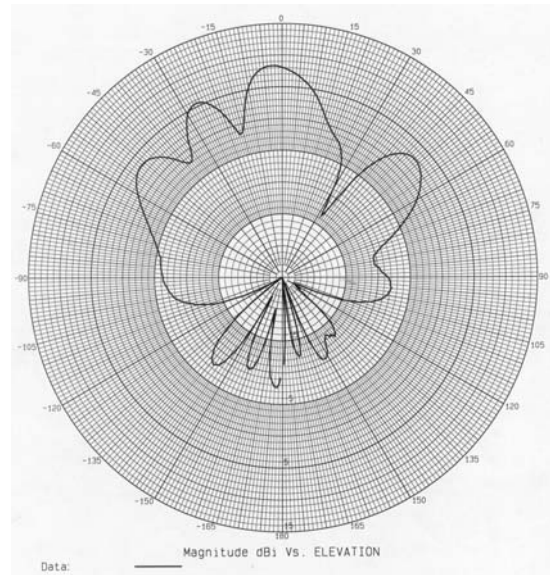

PS10-3500-120

Sectorized Directional Panel Antenna

10 dBi, 3.4-3.7 GHz

120° Beamwidth

PS10-3500-120 – Elevation Plot

PS10-3500-120 – Azimuth Plot