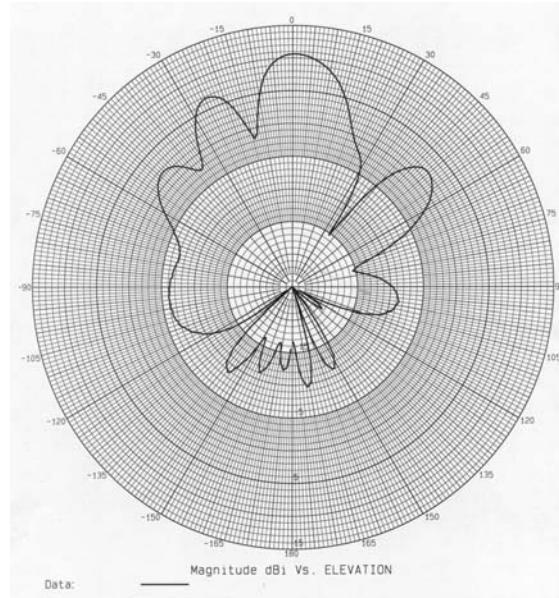

# PS12-3500-60

Sectorized Directional Panel Antenna

12 dBi, 3.4-3.7 GHz

60° Beamwidth

**PS12-3500-60 – Elevation Plot**

**PS12-3500-60 – Azimuth Plot**