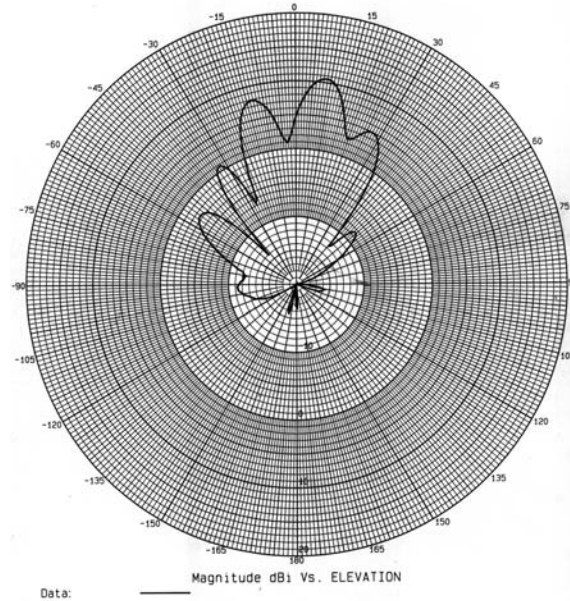

PS12-5500-60

Sectorized Directional Panel Antenna

12 dBi, 5 – 6 GHz

60° Beamwidth

PS12-5500-60 – Elevation Plot

PS12-5500-60 – Azimuth Plot