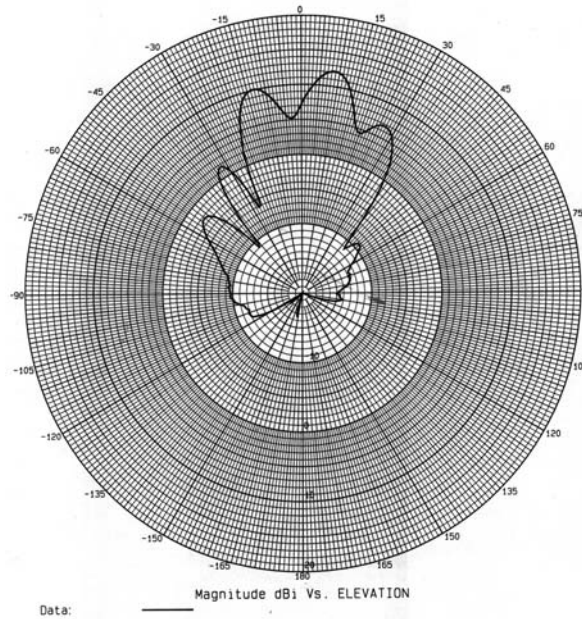

# PS14-5900-45

Sectorized Directional Panel Antenna

14 dBi, 5.85–5.925GHz, 45° Beamwidth

PS14-5900-45 Elevation Plot

PS14-5900-45 Azimuth Plot