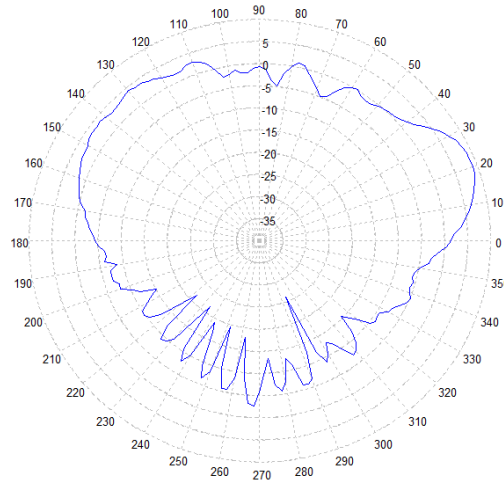

RM-WB1 Series

RM SUB6 Omni Directional Antenna 600 MHz thru 6000 MHz

620 MHz – Elevation Plot

960 MHz – Elevation Plot

1950 MHz – Elevation Plot

2600 MHz – Elevation Plot

3800 MHz – Elevation Plot

5500 MHz – Elevation Plot