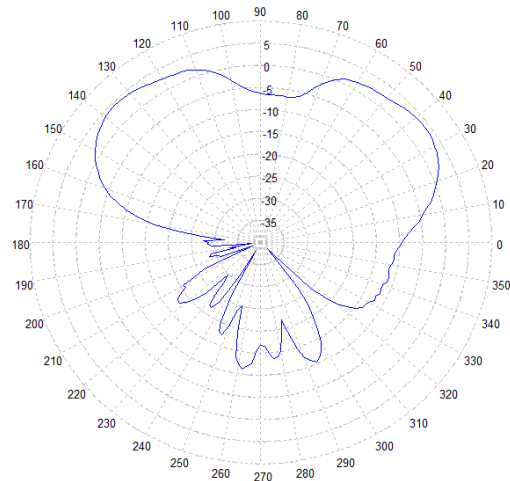

RM-WB1 Series

RM SUB6 Omni Directional Antenna 600 MHz thru 6000 MHz

620 MHz – Elevation Plot

960 MHz – Elevation Plot

1950 MHz – Elevation Plot

2600 MHz – Elevation Plot

3800 MHz – Elevation Plot

5500 MHz – Elevation Plot