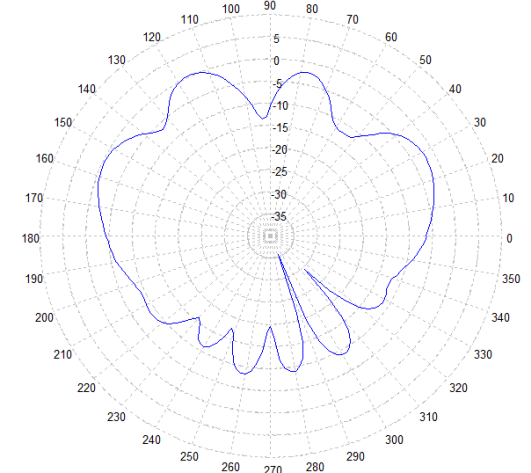

RM-WB1 Series

RM SUB6 Omni Directional Antenna 600 MHz thru 6000 MHz

620 MHz – Elevation Plot

960 MHz – Elevation Plot

1950 MHz – Elevation Plot

2600 MHz – Elevation Plot

3800 MHz – Elevation Plot

5500 MHz – Elevation Plot