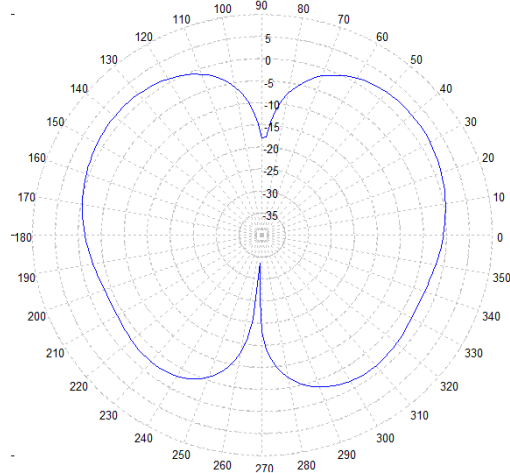

RM-WB1 Series

RM SUB6 Omni Directional Antenna 600 MHz thru 6000 MHz

620 MHz – Elevation Plot

960 MHz – Elevation Plot

1950 MHz – Elevation Plot

2600 MHz – Elevation Plot

3800 MHz – Elevation Plot

5500 MHz – Elevation Plot