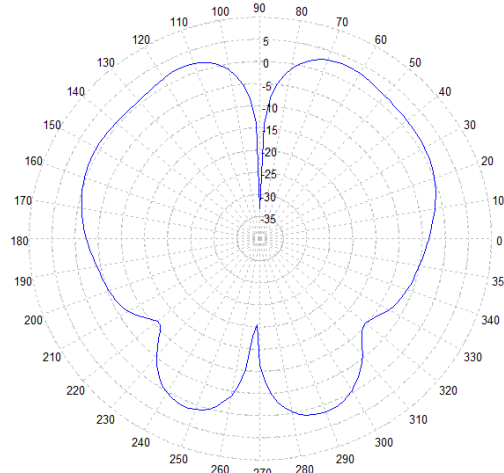

RM-WB1 Series

RM SUB6 Omni Directional Antenna 600 MHz thru 6000 MHz

620 MHz – Elevation Plot

960 MHz – Elevation Plot

1950 MHz – Elevation Plot

2600 MHz – Elevation Plot

3800 MHz – Elevation Plot

5500 MHz – Elevation Plot