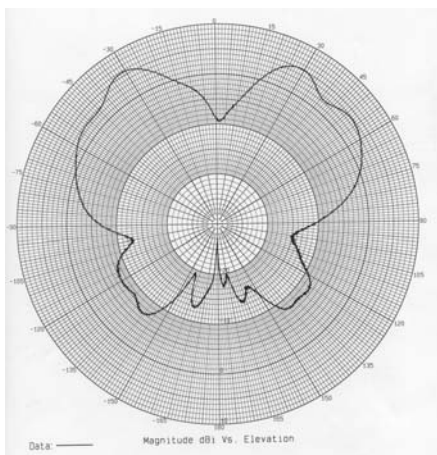

RM-WHF-XX Antenna

High Frequency Body Mount Wide-Band “BUS” Antenna
3 dBi (5 dBi peak), 1.7 GHz thru 6.0 GHz

RM-WHF-XX at 2400 MHz – Elevation

RM-WHF-XX at 3600 MHz – Elevation

RM-WHF-XX at 4900 MHz – Elevation

RM-WHF-XX at 5100 MHz – Elevation

RM-WHF-XX at 5300 MHz – Elevation

RM-WHF-XX at 5800 MHz – Elevation