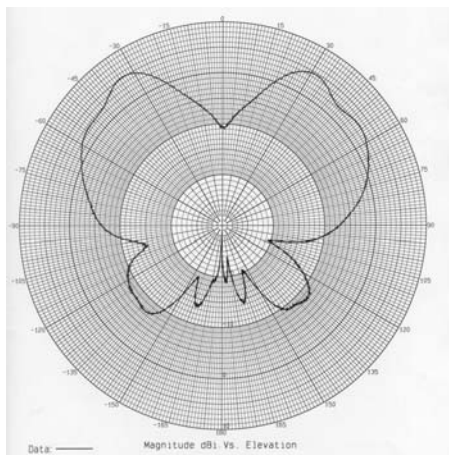

RM-WHF-XX Antenna

High Frequency Body Mount Wide-Band “BUS” Antenna
3 dBi (5 dBi peak), 1.7 GHz thru 6.0 GHz

RM-WHF-XX at 2400 MHz – Elevation

RM-WHF-XX at 3600 MHz – Elevation

RM-WHF-XX at 4900 MHz – Elevation

RM-WHF-XX at 5100 MHz – Elevation

RM-WHF-XX at 5300 MHz – Elevation

RM-WHF-XX at 5800 MHz – Elevation