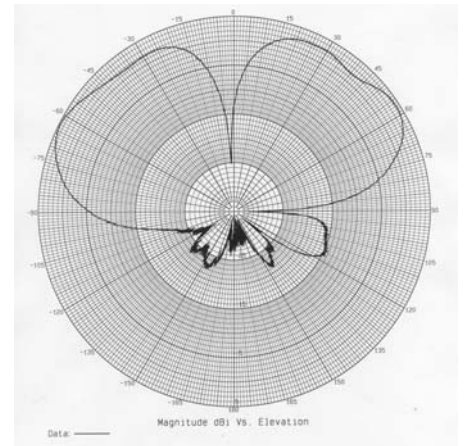

RM-WHF-XX Antenna

High Frequency Body Mount Wide-Band “BUS” Antenna
3 dBi (5 dBi peak), 1.7 GHz thru 6.0 GHz

RM-WHF-XX at 2400 MHz – Elevation

RM-WHF-XX at 3600 MHz – Elevation

RM-WHF-XX at 4900 MHz – Elevation

RM-WHF-XX at 5100 MHz – Elevation

RM-WHF-XX at 5300 MHz – Elevation

RM-WHF-XX at 5800 MHz – Elevation