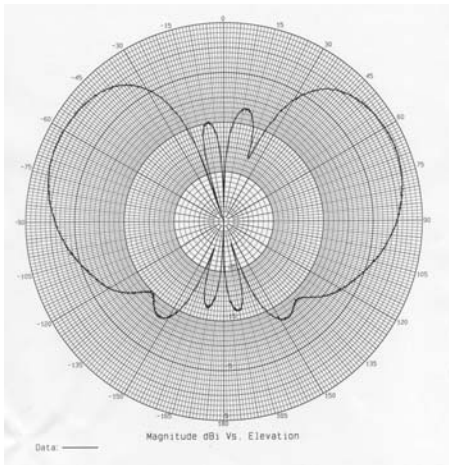

RM-WHF-XX Antenna

High Frequency Body Mount Wide-Band “BUS” Antenna
3 dBi (5 dBi peak), 1.7 GHz thru 6.0 GHz

RM-WHF-XX at 2400 MHz – Elevation

RM-WHF-XX at 3600 MHz – Elevation

RM-WHF-XX at 4900 MHz – Elevation

RM-WHF-XX at 5100 MHz – Elevation

RM-WHF-XX at 5300 MHz – Elevation

RM-WHF-XX at 5800 MHz – Elevation