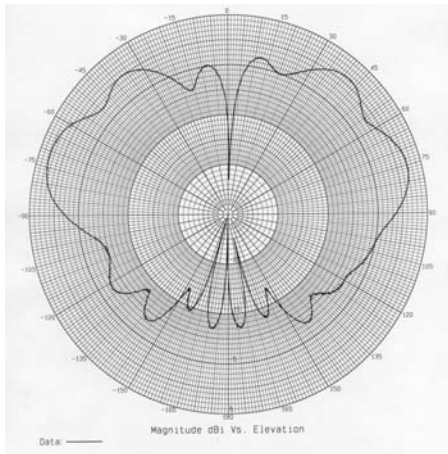

RM-WHF-XX Antenna

High Frequency Body Mount Wide-Band “BUS” Antenna
3 dBi (5 dBi peak), 1.7 GHz thru 6.0 GHz

RM-WHF-XX at 2400 MHz – Elevation

RM-WHF-XX at 3600 MHz – Elevation

RM-WHF-XX at 4900 MHz – Elevation

RM-WHF-XX at 5100 MHz – Elevation

RM-WHF-XX at 5300 MHz – Elevation

RM-WHF-XX at 5800 MHz – Elevation