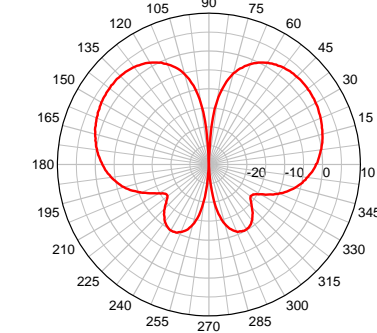

# RMM-UMB-XX Series Antennas

Body Mount “BUS” Universal Multi-Band Antenna 750 MHz thru 2700 MHz

3 dBi Gain, Freq (750-1250 MHz), 5 dBi Gain Freq (1650-2000 MHz)

3 dBi Gain, Freq (2100-2700 MHz), Unity Gain, Freq (1710-2700 MHz) without Ground Plane

RMM 900 MHz – Elevation Plot

RMM 1900 MHz – Elevation Plot

RMM 925 MHz – Elevation Plot

RMM 1800 MHz – Elevation Plot

RMM 2400 MHz – Elevation Plot

RMM 900 MHz – Azimuth Plot

RMM 1900 MHz – Azimuth Plot

RMM 925 MHz – Azimuth Plot

RMM 1800 MHz – Azimuth Plot

RMM 2400 MHz – Azimuth Plot