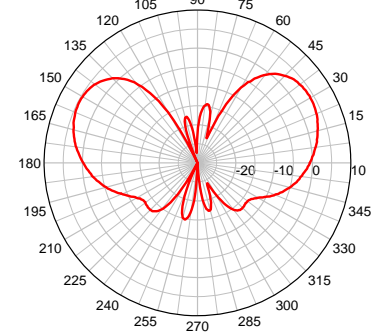

# RMM-UMB-XX Series Antennas

Body Mount “BUS” Universal Multi-Band Antenna 750 MHz thru 2700 MHz

3 dBi Gain, Freq (750-1250 MHz), 5 dBi Gain Freq (1650-2000 MHz)

3 dBi Gain, Freq (2100-2700 MHz), Unity Gain, Freq (1710-2700 MHz) without Ground Plane

RMM 900 MHz – Elevation Plot

RMM 1900 MHz – Elevation Plot

RMM 925 MHz – Elevation Plot

RMM 1800 MHz – Elevation Plot

RMM 2400 MHz – Elevation Plot

RMM 900 MHz – Azimuth Plot

RMM 1900 MHz – Azimuth Plot

RMM 925 MHz – Azimuth Plot

RMM 1800 MHz – Azimuth Plot

RMM 2400 MHz – Azimuth Plot