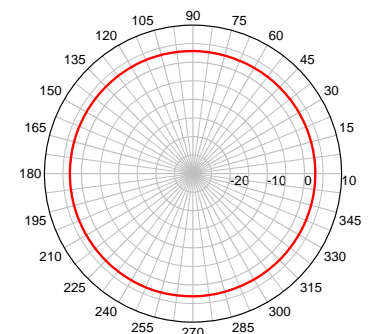

RMM 900 MHz – Elevation Plot

RMM 1900 MHz – Elevation Plot

RMM 925 MHz – Elevation Plot

RMM 1800 MHz – Elevation Plot

RMM 2400 MHz – Elevation Plot

RMM 900 MHz – Azimuth Plot

RMM 1900 MHz – Azimuth Plot

RMM 925 MHz – Azimuth Plot

RMM 1800 MHz – Azimuth Plot

RMM 2400 MHz – Azimuth Plot