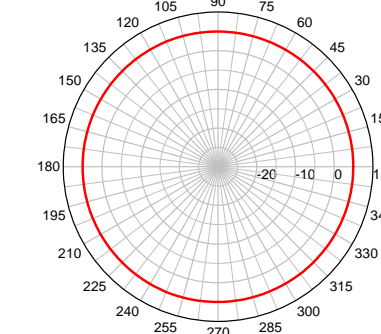

RMM 900 MHz – Elevation Plot

RMM 1900 MHz – Elevation Plot

RMM 925 MHz – Elevation Plot

RMM 1800 MHz – Elevation Plot

RMM 2400 MHz – Elevation Plot

RMM 900 MHz – Azimuth Plot

RMM 1900 MHz – Azimuth Plot

RMM 925 MHz – Azimuth Plot

RMM 1800 MHz – Azimuth Plot

RMM 2400 MHz – Azimuth Plot