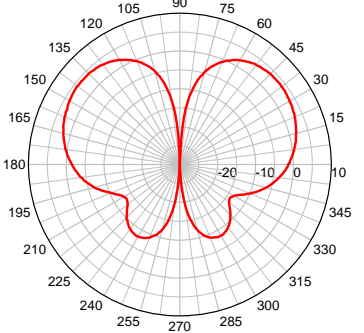

# RMM-UMB-XX Series Antennas

Body Mount “BUS” Universal Multi-Band Antenna 750 MHz thru 2700 MHz

3 dBi Gain, Freq (750-1250 MHz), 5 dBi Gain Freq (1650-2000 MHz)

3 dBi Gain, Freq (2100-2700 MHz), Unity Gain, Freq (1710-2700 MHz) without Ground Plane

RMM 900 MHz – Elevation Plot

RMM 1900 MHz – Elevation Plot

RMM 925 MHz – Elevation Plot

RMM 1800 MHz – Elevation Plot

RMM 2400 MHz – Elevation Plot

RMM 900 MHz – Azimuth Plot

RMM 1900 MHz – Azimuth Plot

RMM 925 MHz – Azimuth Plot

RMM 1800 MHz – Azimuth Plot

RMM 2400 MHz – Azimuth Plot