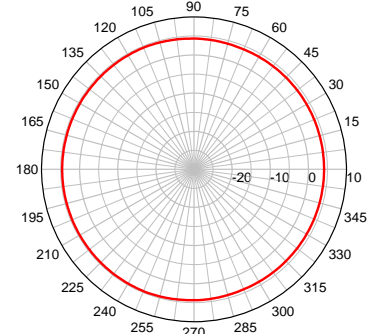

RMM 900 MHz – Elevation Plot

RMM 1900 MHz – Elevation Plot

RMM 925 MHz – Elevation Plot

RMM 1800 MHz – Elevation Plot

RMM 2400 MHz – Elevation Plot

RMM 900 MHz – Azimuth Plot

RMM 1900 MHz – Azimuth Plot

RMM 925 MHz – Azimuth Plot

RMM 1800 MHz – Azimuth Plot

RMM 2400 MHz – Azimuth Plot