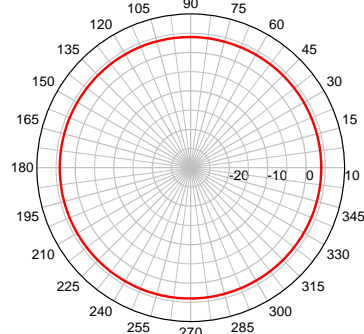

RMM 900 MHz – Elevation Plot

RMM 1900 MHz – Elevation Plot

RMM 925 MHz – Elevation Plot

RMM 1800 MHz – Elevation Plot

RMM 2400 MHz – Elevation Plot

RMM 900 MHz – Azimuth Plot

RMM 1900 MHz – Azimuth Plot

RMM 925 MHz – Azimuth Plot

RMM 1800 MHz – Azimuth Plot

RMM 2400 MHz – Azimuth Plot