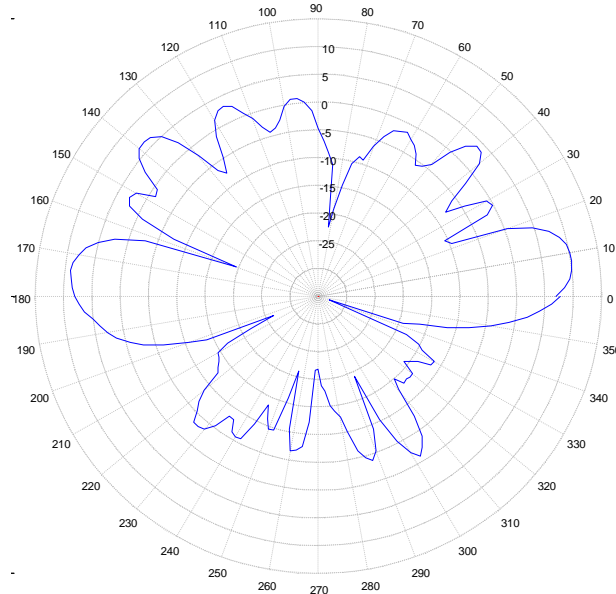

# SM6-5900/1575 Series

## DSRC Omni Directional Stud Mount Antenna

6 dBi, 5850-5930 MHz

(measured on 12 inch ground plane)

Elevation Plot

Azimuth Plot