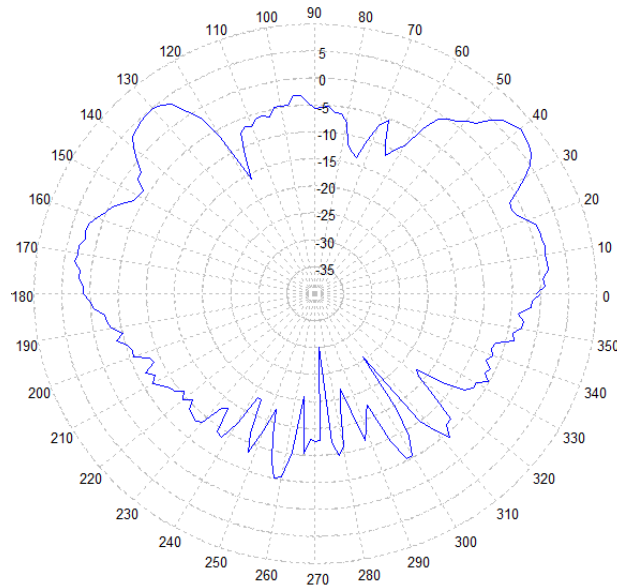

SMW314 Series

Multi-band Mount Antenna with GPS
694-960 & 1710-3700 MHz (Global LTE)
5800-6000 MHz (DSRC)

LTE - 700 MHz - Azimuth Plot

LTE - 700 MHz - Elevation Plot

LTE - 960 MHz - Azimuth Plot

LTE - 900 MHz - Elevation Plot

SMW314 Series

Multi-band Mount Antenna with GPS
694-960 & 1710-3700 MHz (Global LTE)
5800-6000 MHz (DSRC)

LTE - 1700 MHz - Azimuth Plot

LTE - 1700 MHz - Elevation Plot

LTE - 2700 MHz - Azimuth Plot

LTE - 2700 MHz - Elevation Plot

SMW314 Series

Multi-band Mount Antenna with GPS

694-960 & 1710-3700 MHz (Global LTE)

5800-6000 MHz (DSRC)

DSRC- 5900 MHz - Elevation Plot

DSRC - 5900 MHz - Azimuth Plot