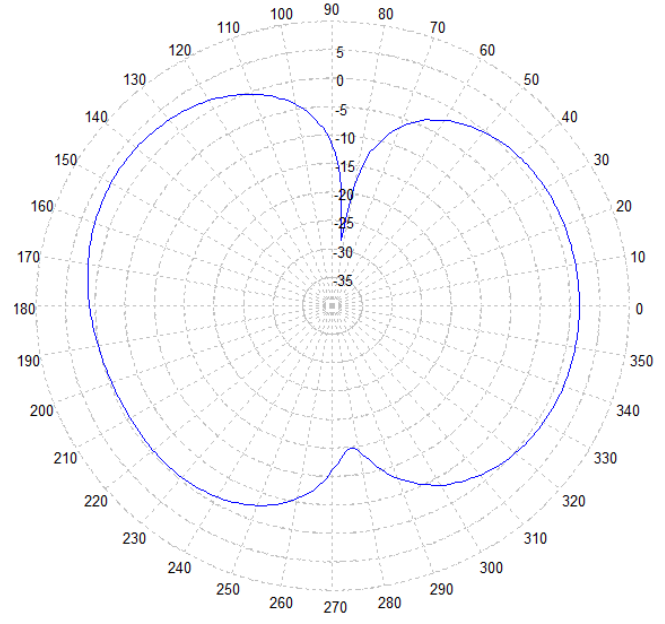

SMW314 Series

Multi-band Mount Antenna with GPS
694-960 & 1710-3700 MHz (Global LTE)
5800-6000 MHz (DSRC)

LTE - 700 MHz - Azimuth Plot

LTE - 700 MHz - Elevation Plot

LTE - 960 MHz - Azimuth Plot

LTE - 900 MHz - Elevation Plot

SMW314 Series

Multi-band Mount Antenna with GPS
694-960 & 1710-3700 MHz (Global LTE)
5800-6000 MHz (DSRC)

LTE - 1700 MHz - Azimuth Plot

LTE - 1700 MHz - Elevation Plot

LTE - 2700 MHz - Azimuth Plot

LTE - 2700 MHz - Elevation Plot

SMW314 Series

Multi-band Mount Antenna with GPS

694-960 & 1710-3700 MHz (Global LTE)

5800-6000 MHz (DSRC)

DSRC- 5900 MHz - Elevation Plot

DSRC - 5900 MHz - Azimuth Plot