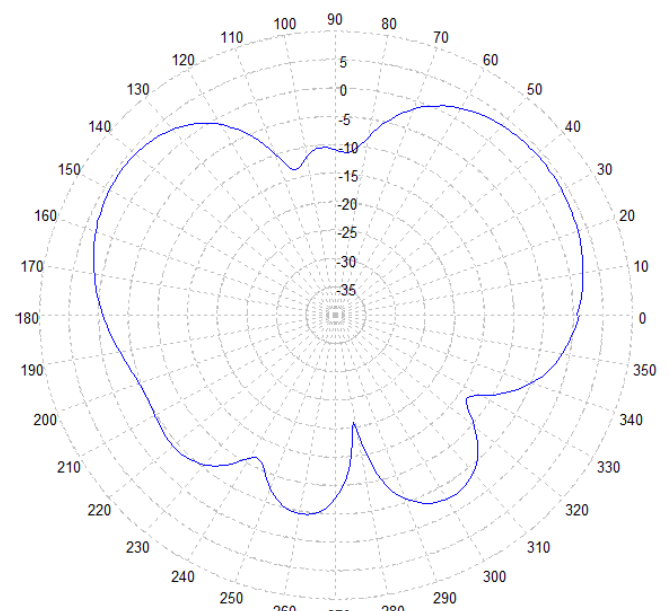

SMW314 Series

Multi-band Mount Antenna with GPS
694-960 & 1710-3700 MHz (Global LTE)
5800-6000 MHz (DSRC)

LTE - 700 MHz - Azimuth Plot

LTE - 700 MHz - Elevation Plot

LTE - 960 MHz - Azimuth Plot

LTE - 900 MHz - Elevation Plot

SMW314 Series

Multi-band Mount Antenna with GPS
694-960 & 1710-3700 MHz (Global LTE)
5800-6000 MHz (DSRC)

LTE - 1700 MHz - Azimuth Plot

LTE - 1700 MHz - Elevation Plot

LTE - 2700 MHz - Azimuth Plot

LTE - 2700 MHz - Elevation Plot

SMW314 Series

Multi-band Mount Antenna with GPS

694-960 & 1710-3700 MHz (Global LTE)

5800-6000 MHz (DSRC)

DSRC- 5900 MHz - Elevation Plot

DSRC - 5900 MHz - Azimuth Plot