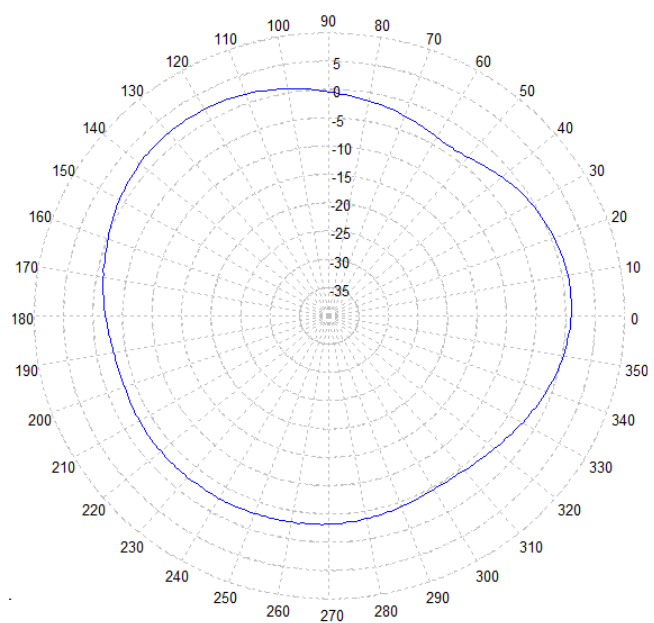

SMW314 Series

Multi-band Mount Antenna with GPS
694-960 & 1710-3700 MHz (Global LTE)
5800-6000 MHz (DSRC)

LTE - 700 MHz - Azimuth Plot

LTE - 700 MHz - Elevation Plot

LTE - 960 MHz - Azimuth Plot

LTE - 900 MHz - Elevation Plot

SMW314 Series

Multi-band Mount Antenna with GPS
694-960 & 1710-3700 MHz (Global LTE)
5800-6000 MHz (DSRC)

LTE - 1700 MHz - Azimuth Plot

LTE - 1700 MHz - Elevation Plot

LTE - 2700 MHz - Azimuth Plot

LTE - 2700 MHz - Elevation Plot

SMW314 Series

Multi-band Mount Antenna with GPS

694-960 & 1710-3700 MHz (Global LTE)

5800-6000 MHz (DSRC)

DSRC- 5900 MHz - Elevation Plot

DSRC - 5900 MHz - Azimuth Plot