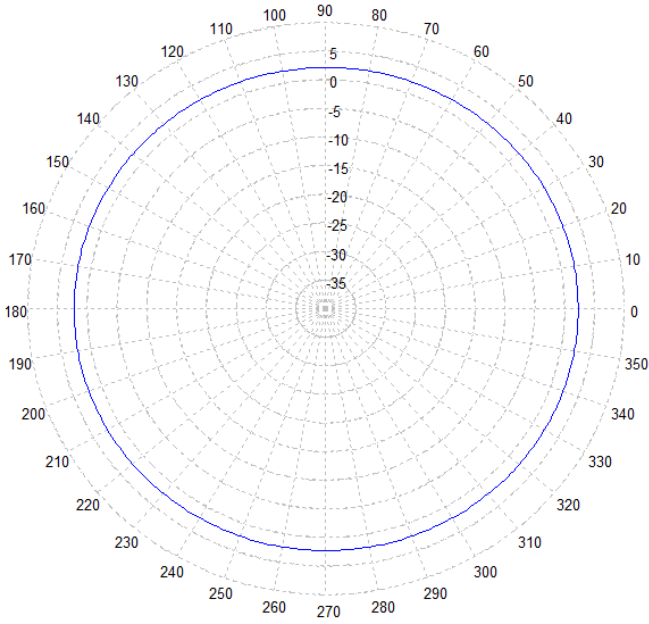

SMW314 Series

Multi-band Mount Antenna with GPS
694-960 & 1710-3700 MHz (Global LTE)
5800-6000 MHz (DSRC)

LTE - 700 MHz - Azimuth Plot

LTE - 700 MHz - Elevation Plot

LTE - 960 MHz - Azimuth Plot

LTE - 900 MHz - Elevation Plot

SMW314 Series

Multi-band Mount Antenna with GPS
694-960 & 1710-3700 MHz (Global LTE)
5800-6000 MHz (DSRC)

LTE - 1700 MHz - Azimuth Plot

LTE - 1700 MHz - Elevation Plot

LTE - 2700 MHz - Azimuth Plot

LTE - 2700 MHz - Elevation Plot

SMW314 Series

Multi-band Mount Antenna with GPS

694-960 & 1710-3700 MHz (Global LTE)

5800-6000 MHz (DSRC)

DSRC- 5900 MHz - Elevation Plot

DSRC - 5900 MHz - Azimuth Plot