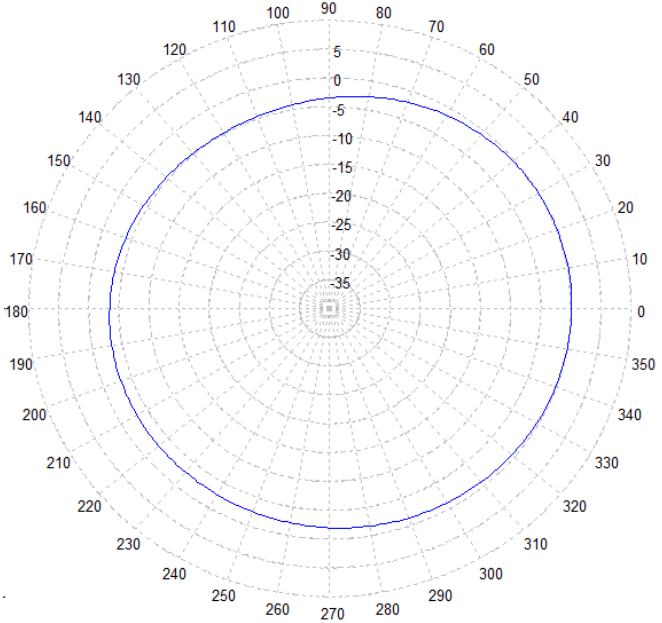

SMW314 Series

Multi-band Mount Antenna with GPS
694-960 & 1710-3700 MHz (Global LTE)
5800-6000 MHz (DSRC)

LTE - 700 MHz - Azimuth Plot

LTE - 700 MHz - Elevation Plot

LTE - 960 MHz - Azimuth Plot

LTE - 900 MHz - Elevation Plot

SMW314 Series

Multi-band Mount Antenna with GPS
694-960 & 1710-3700 MHz (Global LTE)
5800-6000 MHz (DSRC)

LTE - 1700 MHz - Azimuth Plot

LTE - 1700 MHz - Elevation Plot

LTE - 2700 MHz - Azimuth Plot

LTE - 2700 MHz - Elevation Plot

SMW314 Series

Multi-band Mount Antenna with GPS

694-960 & 1710-3700 MHz (Global LTE)

5800-6000 MHz (DSRC)

DSRC- 5900 MHz - Elevation Plot

DSRC - 5900 MHz - Azimuth Plot