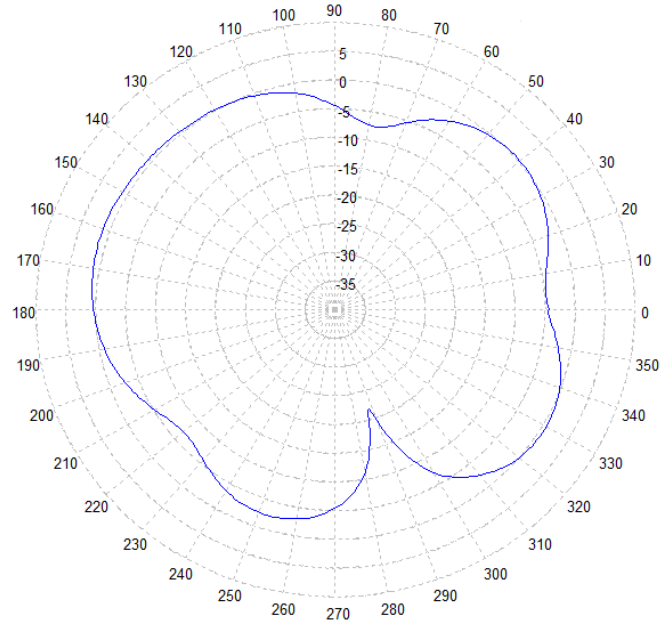

SMW314 Series

Multi-band Mount Antenna with GPS
694-960 & 1710-3700 MHz (Global LTE)
5800-6000 MHz (DSRC)

LTE - 700 MHz - Azimuth Plot

LTE - 700 MHz - Elevation Plot

LTE - 960 MHz - Azimuth Plot

LTE - 900 MHz - Elevation Plot

SMW314 Series

Multi-band Mount Antenna with GPS
694-960 & 1710-3700 MHz (Global LTE)
5800-6000 MHz (DSRC)

LTE - 1700 MHz - Azimuth Plot

LTE - 1700 MHz - Elevation Plot

LTE - 2700 MHz - Azimuth Plot

LTE - 2700 MHz - Elevation Plot

SMW314 Series

Multi-band Mount Antenna with GPS

694-960 & 1710-3700 MHz (Global LTE)

5800-6000 MHz (DSRC)

DSRC- 5900 MHz - Elevation Plot

DSRC - 5900 MHz - Azimuth Plot