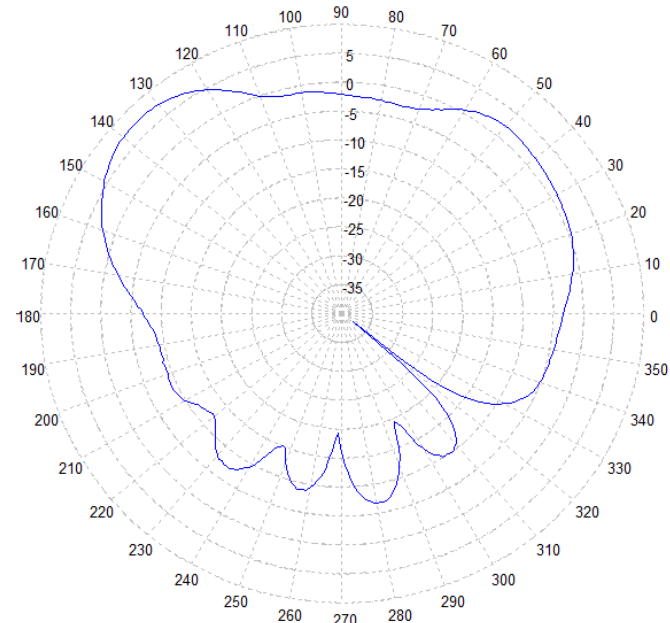

SMW314 Series

Multi-band Mount Antenna with GPS
694-960 & 1710-3700 MHz (Global LTE)
5800-6000 MHz (DSRC)

LTE - 700 MHz - Azimuth Plot

LTE - 700 MHz - Elevation Plot

LTE - 960 MHz - Azimuth Plot

LTE - 900 MHz - Elevation Plot

SMW314 Series

Multi-band Mount Antenna with GPS
694-960 & 1710-3700 MHz (Global LTE)
5800-6000 MHz (DSRC)

LTE - 1700 MHz - Azimuth Plot

LTE - 1700 MHz - Elevation Plot

LTE - 2700 MHz - Azimuth Plot

LTE - 2700 MHz - Elevation Plot

SMW314 Series

Multi-band Mount Antenna with GPS

694-960 & 1710-3700 MHz (Global LTE)

5800-6000 MHz (DSRC)

DSRC- 5900 MHz - Elevation Plot

DSRC - 5900 MHz - Azimuth Plot