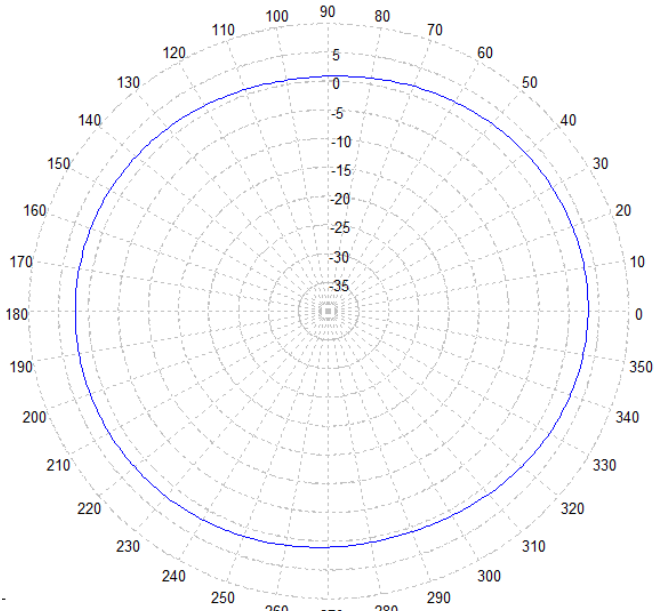

SMW314 Series

Multi-band Mount Antenna with GPS
694-960 & 1710-3700 MHz (Global LTE)
5800-6000 MHz (DSRC)

LTE - 700 MHz - Azimuth Plot

LTE - 700 MHz - Elevation Plot

LTE - 960 MHz - Azimuth Plot

LTE - 900 MHz - Elevation Plot

SMW314 Series

Multi-band Mount Antenna with GPS
694-960 & 1710-3700 MHz (Global LTE)
5800-6000 MHz (DSRC)

LTE - 1700 MHz - Azimuth Plot

LTE - 1700 MHz - Elevation Plot

LTE - 2700 MHz - Azimuth Plot

LTE - 2700 MHz - Elevation Plot

SMW314 Series

Multi-band Mount Antenna with GPS

694-960 & 1710-3700 MHz (Global LTE)

5800-6000 MHz (DSRC)

DSRC- 5900 MHz - Elevation Plot

DSRC - 5900 MHz - Azimuth Plot