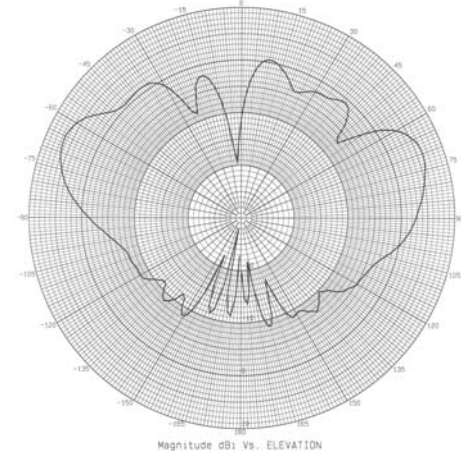

SMW-307 Series Antennas (Low Frequencies)

Surface Mount Multi-Band Antenna with GPS (1575 MHz) Cable #3

Frequency (800-1250 MHz) & (1650-2700 MHz) Cable #1

Frequency (3.0-6.0 GHz) Cable #2

850 MHz – Elevation Plot

925 MHz – Elevation Plot

1800 MHz – Elevation Plot

1920 MHz – Elevation Plot

2150 MHz – Elevation Plot

2500 MHz – Elevation Plot

SMW 307 Series Antenna (High Frequencies)

Surface Mount Multi-Band Antenna with GPS (1575 MHz) Cable #3

Frequency (800-1250 MHz) & (1650-2700 MHz) Cable #1

Frequency (3.0-6.0 GHz) Cable #2

3600 MHz – Elevation Plot

4500 MHz – Elevation Plot

4900 MHz – Elevation Plot

5200 MHz – Elevation Plot

5800 MHz – Elevation Plot

5950 MHz – Elevation Plot