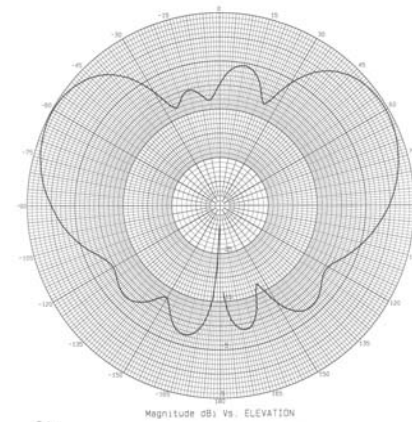

SMW-307 Series Antennas (Low Frequencies)

Surface Mount Multi-Band Antenna with GPS (1575 MHz) Cable #3

Frequency (800-1250 MHz) & (1650-2700 MHz) Cable #1

Frequency (3.0-6.0 GHz) Cable #2

850 MHz – Elevation Plot

925 MHz – Elevation Plot

1800 MHz – Elevation Plot

1920 MHz – Elevation Plot

2150 MHz – Elevation Plot

2500 MHz – Elevation Plot

SMW 307 Series Antenna (High Frequencies)

Surface Mount Multi-Band Antenna with GPS (1575 MHz) Cable #3

Frequency (800-1250 MHz) & (1650-2700 MHz) Cable #1

Frequency (3.0-6.0 GHz) Cable #2

3600 MHz – Elevation Plot

4500 MHz – Elevation Plot

4900 MHz – Elevation Plot

5200 MHz – Elevation Plot

5800 MHz – Elevation Plot

5950 MHz – Elevation Plot