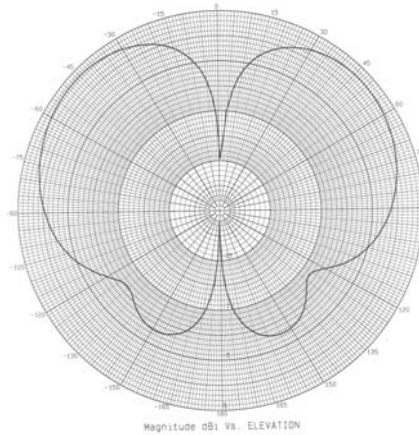

SMW-307 Series Antennas (Low Frequencies)

Surface Mount Multi-Band Antenna with GPS (1575 MHz) Cable #3

Frequency (800-1250 MHz) & (1650-2700 MHz) Cable #1

Frequency (3.0-6.0 GHz) Cable #2

850 MHz – Elevation Plot

925 MHz – Elevation Plot

1800 MHz – Elevation Plot

1920 MHz – Elevation Plot

2150 MHz – Elevation Plot

2500 MHz – Elevation Plot

SMW 307 Series Antenna (High Frequencies)

Surface Mount Multi-Band Antenna with GPS (1575 MHz) Cable #3

Frequency (800-1250 MHz) & (1650-2700 MHz) Cable #1

Frequency (3.0-6.0 GHz) Cable #2

3600 MHz – Elevation Plot

4500 MHz – Elevation Plot

4900 MHz – Elevation Plot

5200 MHz – Elevation Plot

5800 MHz – Elevation Plot

5950 MHz – Elevation Plot