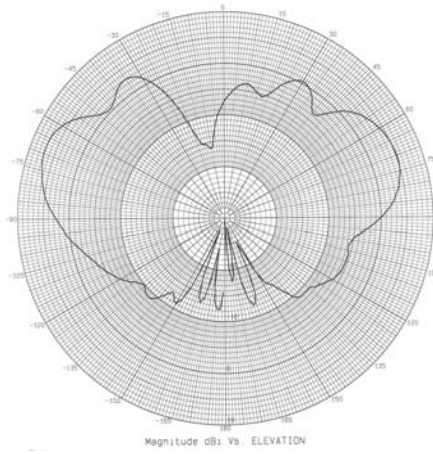

SMW-307 Series Antennas (Low Frequencies)

Surface Mount Multi-Band Antenna with GPS (1575 MHz) Cable #3

Frequency (800-1250 MHz) & (1650-2700 MHz) Cable #1

Frequency (3.0-6.0 GHz) Cable #2

850 MHz – Elevation Plot

925 MHz – Elevation Plot

1800 MHz – Elevation Plot

1920 MHz – Elevation Plot

2150 MHz – Elevation Plot

2500 MHz – Elevation Plot

SMW 307 Series Antenna (High Frequencies)

Surface Mount Multi-Band Antenna with GPS (1575 MHz) Cable #3

Frequency (800-1250 MHz) & (1650-2700 MHz) Cable #1

Frequency (3.0-6.0 GHz) Cable #2

3600 MHz – Elevation Plot

4500 MHz – Elevation Plot

4900 MHz – Elevation Plot

5200 MHz – Elevation Plot

5800 MHz – Elevation Plot

5950 MHz – Elevation Plot