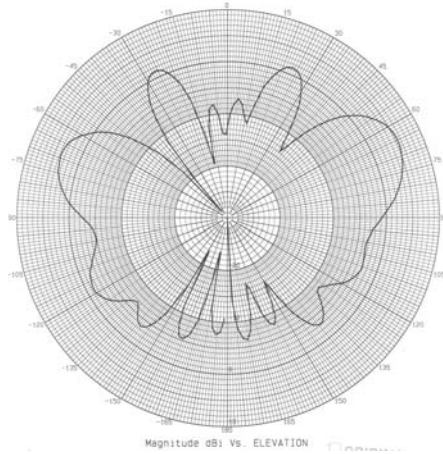

SMW-307 Series Antennas (Low Frequencies)

Surface Mount Multi-Band Antenna with GPS (1575 MHz) Cable #3

Frequency (800-1250 MHz) & (1650-2700 MHz) Cable #1

Frequency (3.0-6.0 GHz) Cable #2

850 MHz – Elevation Plot

925 MHz – Elevation Plot

1800 MHz – Elevation Plot

1920 MHz – Elevation Plot

2150 MHz – Elevation Plot

2500 MHz – Elevation Plot

SMW 307 Series Antenna (High Frequencies)

Surface Mount Multi-Band Antenna with GPS (1575 MHz) Cable #3

Frequency (800-1250 MHz) & (1650-2700 MHz) Cable #1

Frequency (3.0-6.0 GHz) Cable #2

3600 MHz – Elevation Plot

4500 MHz – Elevation Plot

4900 MHz – Elevation Plot

5200 MHz – Elevation Plot

5800 MHz – Elevation Plot

5950 MHz – Elevation Plot