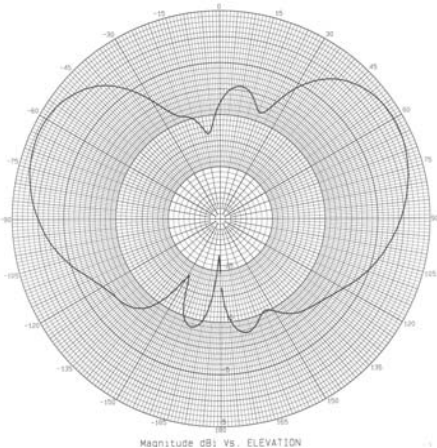

SMW-307 Series Antennas (Low Frequencies)

Surface Mount Multi-Band Antenna with GPS (1575 MHz) Cable #3

Frequency (800-1250 MHz) & (1650-2700 MHz) Cable #1

Frequency (3.0-6.0 GHz) Cable #2

850 MHz – Elevation Plot

925 MHz – Elevation Plot

1800 MHz – Elevation Plot

1920 MHz – Elevation Plot

2150 MHz – Elevation Plot

2500 MHz – Elevation Plot

SMW 307 Series Antenna (High Frequencies)

Surface Mount Multi-Band Antenna with GPS (1575 MHz) Cable #3

Frequency (800-1250 MHz) & (1650-2700 MHz) Cable #1

Frequency (3.0-6.0 GHz) Cable #2

3600 MHz – Elevation Plot

4500 MHz – Elevation Plot

4900 MHz – Elevation Plot

5200 MHz – Elevation Plot

5800 MHz – Elevation Plot

5950 MHz – Elevation Plot