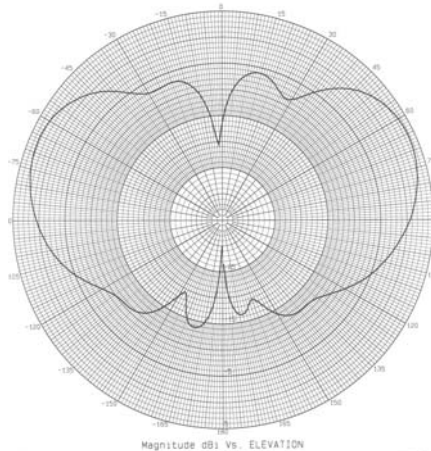

SMW-307 Series Antennas (Low Frequencies)

Surface Mount Multi-Band Antenna with GPS (1575 MHz) Cable #3

Frequency (800-1250 MHz) & (1650-2700 MHz) Cable #1

Frequency (3.0-6.0 GHz) Cable #2

850 MHz – Elevation Plot

925 MHz – Elevation Plot

1800 MHz – Elevation Plot

1920 MHz – Elevation Plot

2150 MHz – Elevation Plot

2500 MHz – Elevation Plot

SMW 307 Series Antenna (High Frequencies)

Surface Mount Multi-Band Antenna with GPS (1575 MHz) Cable #3

Frequency (800-1250 MHz) & (1650-2700 MHz) Cable #1

Frequency (3.0-6.0 GHz) Cable #2

3600 MHz – Elevation Plot

4500 MHz – Elevation Plot

4900 MHz – Elevation Plot

5200 MHz – Elevation Plot

5800 MHz – Elevation Plot

5950 MHz – Elevation Plot