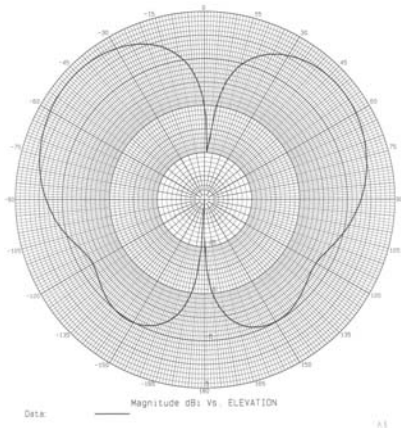

SMW-307 Series Antennas (Low Frequencies)

Surface Mount Multi-Band Antenna with GPS (1575 MHz) Cable #3

Frequency (800-1250 MHz) & (1650-2700 MHz) Cable #1

Frequency (3.0-6.0 GHz) Cable #2

850 MHz – Elevation Plot

925 MHz – Elevation Plot

1800 MHz – Elevation Plot

1920 MHz – Elevation Plot

2150 MHz – Elevation Plot

2500 MHz – Elevation Plot

SMW 307 Series Antenna (High Frequencies)

Surface Mount Multi-Band Antenna with GPS (1575 MHz) Cable #3

Frequency (800-1250 MHz) & (1650-2700 MHz) Cable #1

Frequency (3.0-6.0 GHz) Cable #2

3600 MHz – Elevation Plot

4500 MHz – Elevation Plot

4900 MHz – Elevation Plot

5200 MHz – Elevation Plot

5800 MHz – Elevation Plot

5950 MHz – Elevation Plot