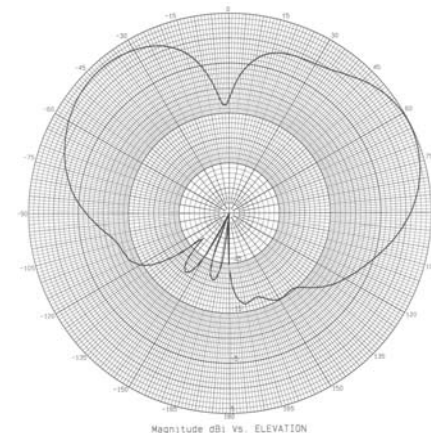

SMW-307 Series Antennas (Low Frequencies)

Surface Mount Multi-Band Antenna with GPS (1575 MHz) Cable #3

Frequency (800-1250 MHz) & (1650-2700 MHz) Cable #1

Frequency (3.0-6.0 GHz) Cable #2

850 MHz – Elevation Plot

925 MHz – Elevation Plot

1800 MHz – Elevation Plot

1920 MHz – Elevation Plot

2150 MHz – Elevation Plot

2500 MHz – Elevation Plot

SMW 307 Series Antenna (High Frequencies)

Surface Mount Multi-Band Antenna with GPS (1575 MHz) Cable #3

Frequency (800-1250 MHz) & (1650-2700 MHz) Cable #1

Frequency (3.0-6.0 GHz) Cable #2

3600 MHz – Elevation Plot

4500 MHz – Elevation Plot

4900 MHz – Elevation Plot

5200 MHz – Elevation Plot

5800 MHz – Elevation Plot

5950 MHz – Elevation Plot