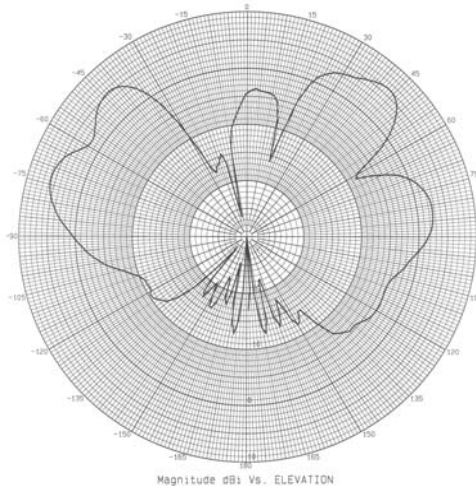

SMW-307 Series Antennas (Low Frequencies)

Surface Mount Multi-Band Antenna with GPS (1575 MHz) Cable #3

Frequency (800-1250 MHz) & (1650-2700 MHz) Cable #1

Frequency (3.0-6.0 GHz) Cable #2

850 MHz – Elevation Plot

925 MHz – Elevation Plot

1800 MHz – Elevation Plot

1920 MHz – Elevation Plot

2150 MHz – Elevation Plot

2500 MHz – Elevation Plot

SMW 307 Series Antenna (High Frequencies)

Surface Mount Multi-Band Antenna with GPS (1575 MHz) Cable #3

Frequency (800-1250 MHz) & (1650-2700 MHz) Cable #1

Frequency (3.0-6.0 GHz) Cable #2

3600 MHz – Elevation Plot

4500 MHz – Elevation Plot

4900 MHz – Elevation Plot

5200 MHz – Elevation Plot

5800 MHz – Elevation Plot

5950 MHz – Elevation Plot