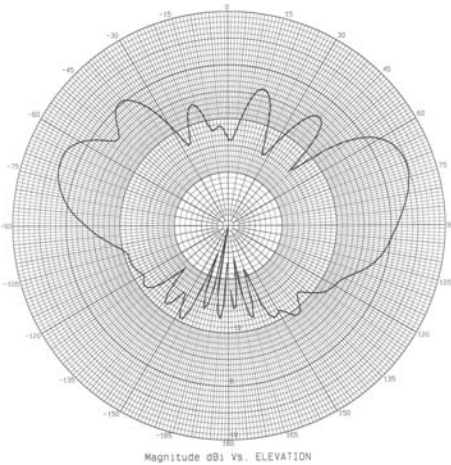

SMW-307 Series Antennas (Low Frequencies)

Surface Mount Multi-Band Antenna with GPS (1575 MHz) Cable #3

Frequency (800-1250 MHz) & (1650-2700 MHz) Cable #1

Frequency (3.0-6.0 GHz) Cable #2

850 MHz – Elevation Plot

925 MHz – Elevation Plot

1800 MHz – Elevation Plot

1920 MHz – Elevation Plot

2150 MHz – Elevation Plot

2500 MHz – Elevation Plot

SMW 307 Series Antenna (High Frequencies)

Surface Mount Multi-Band Antenna with GPS (1575 MHz) Cable #3

Frequency (800-1250 MHz) & (1650-2700 MHz) Cable #1

Frequency (3.0-6.0 GHz) Cable #2

3600 MHz – Elevation Plot

4500 MHz – Elevation Plot

4900 MHz – Elevation Plot

5200 MHz – Elevation Plot

5800 MHz – Elevation Plot

5950 MHz – Elevation Plot