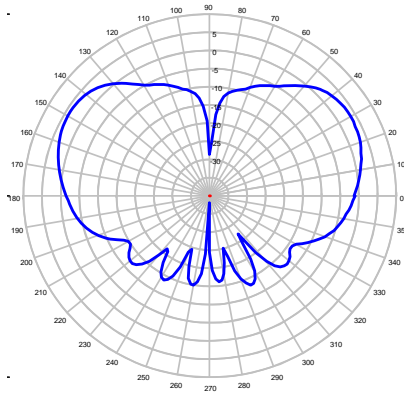

TMA-WB1

Broadband Antenna

420 MHz – 6000 MHz Page 1 of 2

450 MHz – Elevation Plot

695 MHz – Elevation Plot

850 MHz – Elevation Plot

925 MHz – Elevation Plot

1710 MHz – Elevation Plot

1850 MHz – Elevation Plot

1950 MHz – Elevation Plot

2150 MHz – Elevation Plot

TMA-WB1

Broadband Antenna

420 MHz – 6000 MHz Page 2 of 2

2450 MHz – Elevation Plot

2650 MHz – Elevation Plot

3500 MHz – Elevation Plot

4500 MHz – Elevation Plot

4900 MHz – Elevation Plot

5250 MHz – Elevation Plot

5800 MHz – Elevation Plot

6000 MHz – Elevation Plot