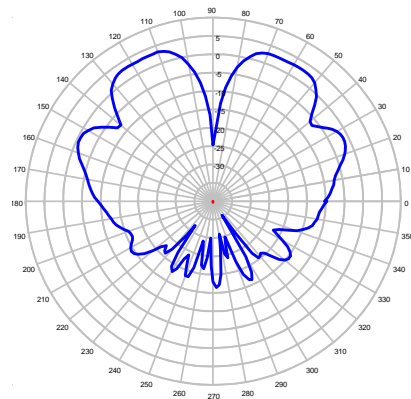

TMA-WB1

Broadband Antenna

420 MHz – 6000 MHz Page 1 of 2

450 MHz – Elevation Plot

695 MHz – Elevation Plot

850 MHz – Elevation Plot

925 MHz – Elevation Plot

1710 MHz – Elevation Plot

1850 MHz – Elevation Plot

1950 MHz – Elevation Plot

2150 MHz – Elevation Plot

TMA-WB1

Broadband Antenna

420 MHz – 6000 MHz Page 2 of 2

2450 MHz – Elevation Plot

2650 MHz – Elevation Plot

3500 MHz – Elevation Plot

4500 MHz – Elevation Plot

4900 MHz – Elevation Plot

5250 MHz – Elevation Plot

5800 MHz – Elevation Plot

6000 MHz – Elevation Plot