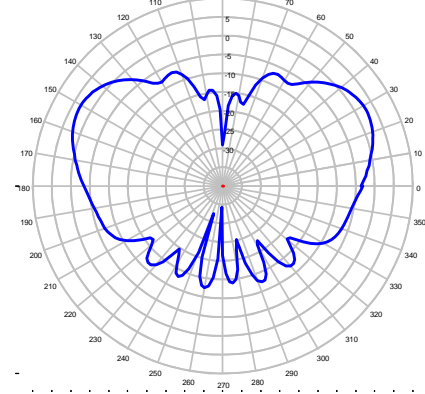

TMA-WB1

Broadband Antenna

420 MHz – 6000 MHz Page 1 of 2

450 MHz – Elevation Plot

695 MHz – Elevation Plot

850 MHz – Elevation Plot

925 MHz – Elevation Plot

1710 MHz – Elevation Plot

1850 MHz – Elevation Plot

1950 MHz – Elevation Plot

2150 MHz – Elevation Plot

TMA-WB1

Broadband Antenna

420 MHz – 6000 MHz Page 2 of 2

2450 MHz – Elevation Plot

2650 MHz – Elevation Plot

3500 MHz – Elevation Plot

4500 MHz – Elevation Plot

4900 MHz – Elevation Plot

5250 MHz – Elevation Plot

5800 MHz – Elevation Plot

6000 MHz – Elevation Plot