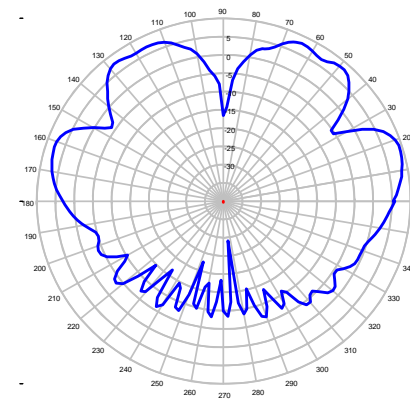

TMA-WB1

Broadband Antenna

420 MHz – 6000 MHz Page 1 of 2

450 MHz – Elevation Plot

695 MHz – Elevation Plot

850 MHz – Elevation Plot

925 MHz – Elevation Plot

1710 MHz – Elevation Plot

1850 MHz – Elevation Plot

1950 MHz – Elevation Plot

2150 MHz – Elevation Plot

TMA-WB1

Broadband Antenna

420 MHz – 6000 MHz Page 2 of 2

2450 MHz – Elevation Plot

2650 MHz – Elevation Plot

3500 MHz – Elevation Plot

4500 MHz – Elevation Plot

4900 MHz – Elevation Plot

5250 MHz – Elevation Plot

5800 MHz – Elevation Plot

6000 MHz – Elevation Plot