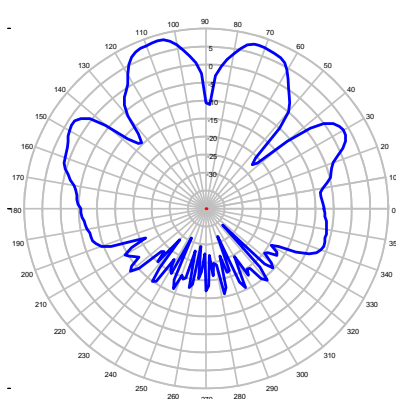

TMA-WB1

Broadband Antenna

420 MHz – 6000 MHz Page 1 of 2

450 MHz – Elevation Plot

695 MHz – Elevation Plot

850 MHz – Elevation Plot

925 MHz – Elevation Plot

1710 MHz – Elevation Plot

1850 MHz – Elevation Plot

1950 MHz – Elevation Plot

2150 MHz – Elevation Plot

TMA-WB1

Broadband Antenna

420 MHz – 6000 MHz Page 2 of 2

2450 MHz – Elevation Plot

2650 MHz – Elevation Plot

3500 MHz – Elevation Plot

4500 MHz – Elevation Plot

4900 MHz – Elevation Plot

5250 MHz – Elevation Plot

5800 MHz – Elevation Plot

6000 MHz – Elevation Plot