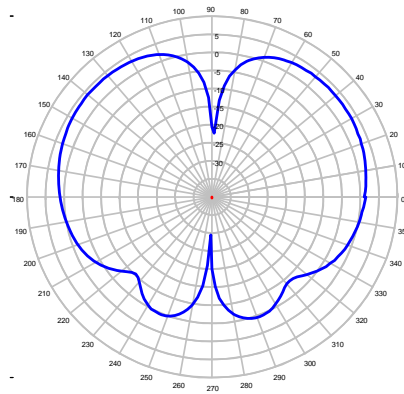

TMA-WB1

Broadband Antenna

420 MHz – 6000 MHz Page 1 of 2

450 MHz – Elevation Plot

695 MHz – Elevation Plot

850 MHz – Elevation Plot

925 MHz – Elevation Plot

1710 MHz – Elevation Plot

1850 MHz – Elevation Plot

1950 MHz – Elevation Plot

2150 MHz – Elevation Plot

TMA-WB1

Broadband Antenna

420 MHz – 6000 MHz Page 2 of 2

2450 MHz – Elevation Plot

2650 MHz – Elevation Plot

3500 MHz – Elevation Plot

4500 MHz – Elevation Plot

4900 MHz – Elevation Plot

5250 MHz – Elevation Plot

5800 MHz – Elevation Plot

6000 MHz – Elevation Plot