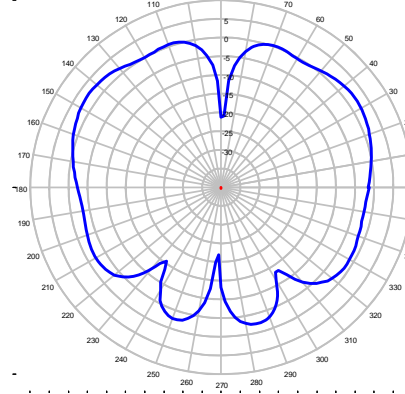

TMA-WB1

Broadband Antenna

420 MHz – 6000 MHz Page 1 of 2

450 MHz – Elevation Plot

695 MHz – Elevation Plot

850 MHz – Elevation Plot

925 MHz – Elevation Plot

1710 MHz – Elevation Plot

1850 MHz – Elevation Plot

1950 MHz – Elevation Plot

2150 MHz – Elevation Plot

TMA-WB1

Broadband Antenna

420 MHz – 6000 MHz Page 2 of 2

2450 MHz – Elevation Plot

2650 MHz – Elevation Plot

3500 MHz – Elevation Plot

4500 MHz – Elevation Plot

4900 MHz – Elevation Plot

5250 MHz – Elevation Plot

5800 MHz – Elevation Plot

6000 MHz – Elevation Plot