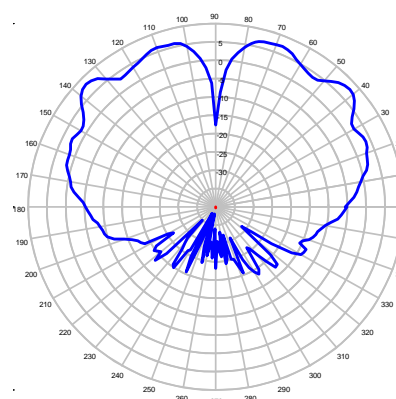

TMA-WB1

Broadband Antenna

420 MHz – 6000 MHz Page 1 of 2

450 MHz – Elevation Plot

695 MHz – Elevation Plot

850 MHz – Elevation Plot

925 MHz – Elevation Plot

1710 MHz – Elevation Plot

1850 MHz – Elevation Plot

1950 MHz – Elevation Plot

2150 MHz – Elevation Plot

TMA-WB1

Broadband Antenna

420 MHz – 6000 MHz Page 2 of 2

2450 MHz – Elevation Plot

2650 MHz – Elevation Plot

3500 MHz – Elevation Plot

4500 MHz – Elevation Plot

4900 MHz – Elevation Plot

5250 MHz – Elevation Plot

5800 MHz – Elevation Plot

6000 MHz – Elevation Plot