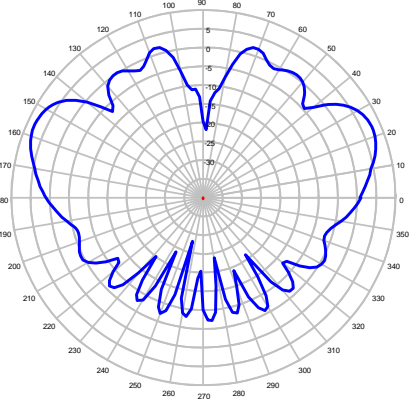

TMA-WB1

Broadband Antenna

420 MHz – 6000 MHz Page 1 of 2

450 MHz – Elevation Plot

695 MHz – Elevation Plot

850 MHz – Elevation Plot

925 MHz – Elevation Plot

1710 MHz – Elevation Plot

1850 MHz – Elevation Plot

1950 MHz – Elevation Plot

2150 MHz – Elevation Plot

TMA-WB1

Broadband Antenna

420 MHz – 6000 MHz Page 2 of 2

2450 MHz – Elevation Plot

2650 MHz – Elevation Plot

3500 MHz – Elevation Plot

4500 MHz – Elevation Plot

4900 MHz – Elevation Plot

5250 MHz – Elevation Plot

5800 MHz – Elevation Plot

6000 MHz – Elevation Plot