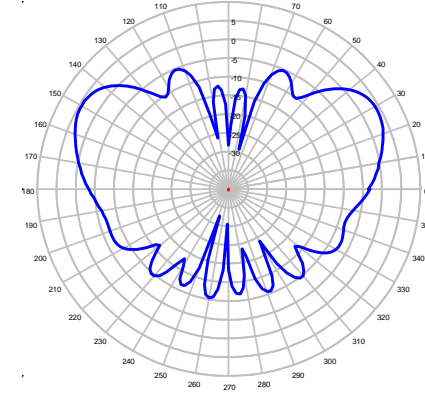

TMA-WB1

Broadband Antenna

420 MHz – 6000 MHz Page 1 of 2

450 MHz – Elevation Plot

695 MHz – Elevation Plot

850 MHz – Elevation Plot

925 MHz – Elevation Plot

1710 MHz – Elevation Plot

1850 MHz – Elevation Plot

1950 MHz – Elevation Plot

2150 MHz – Elevation Plot

TMA-WB1

Broadband Antenna

420 MHz – 6000 MHz Page 2 of 2

2450 MHz – Elevation Plot

2650 MHz – Elevation Plot

3500 MHz – Elevation Plot

4500 MHz – Elevation Plot

4900 MHz – Elevation Plot

5250 MHz – Elevation Plot

5800 MHz – Elevation Plot

6000 MHz – Elevation Plot