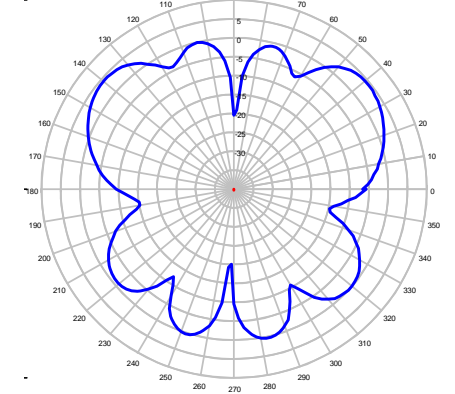

TMA-WB1

Broadband Antenna

420 MHz – 6000 MHz Page 1 of 2

450 MHz – Elevation Plot

695 MHz – Elevation Plot

850 MHz – Elevation Plot

925 MHz – Elevation Plot

1710 MHz – Elevation Plot

1850 MHz – Elevation Plot

1950 MHz – Elevation Plot

2150 MHz – Elevation Plot

TMA-WB1

Broadband Antenna

420 MHz – 6000 MHz Page 2 of 2

2450 MHz – Elevation Plot

2650 MHz – Elevation Plot

3500 MHz – Elevation Plot

4500 MHz – Elevation Plot

4900 MHz – Elevation Plot

5250 MHz – Elevation Plot

5800 MHz – Elevation Plot

6000 MHz – Elevation Plot