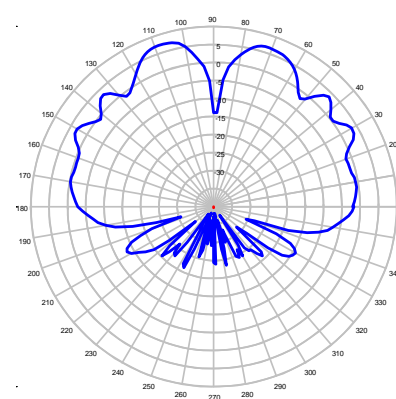

TMA-WB1

Broadband Antenna

420 MHz – 6000 MHz Page 1 of 2

450 MHz – Elevation Plot

695 MHz – Elevation Plot

850 MHz – Elevation Plot

925 MHz – Elevation Plot

1710 MHz – Elevation Plot

1850 MHz – Elevation Plot

1950 MHz – Elevation Plot

2150 MHz – Elevation Plot

TMA-WB1

Broadband Antenna

420 MHz – 6000 MHz Page 2 of 2

2450 MHz – Elevation Plot

2650 MHz – Elevation Plot

3500 MHz – Elevation Plot

4500 MHz – Elevation Plot

4900 MHz – Elevation Plot

5250 MHz – Elevation Plot

5800 MHz – Elevation Plot

6000 MHz – Elevation Plot