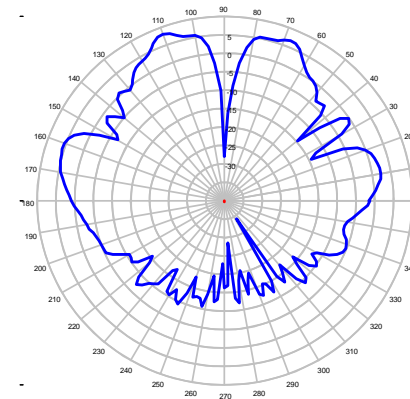

TMA-WB1

Broadband Antenna

420 MHz – 6000 MHz Page 1 of 2

450 MHz – Elevation Plot

695 MHz – Elevation Plot

850 MHz – Elevation Plot

925 MHz – Elevation Plot

1710 MHz – Elevation Plot

1850 MHz – Elevation Plot

1950 MHz – Elevation Plot

2150 MHz – Elevation Plot

TMA-WB1

Broadband Antenna

420 MHz – 6000 MHz Page 2 of 2

2450 MHz – Elevation Plot

2650 MHz – Elevation Plot

3500 MHz – Elevation Plot

4500 MHz – Elevation Plot

4900 MHz – Elevation Plot

5250 MHz – Elevation Plot

5800 MHz – Elevation Plot

6000 MHz – Elevation Plot