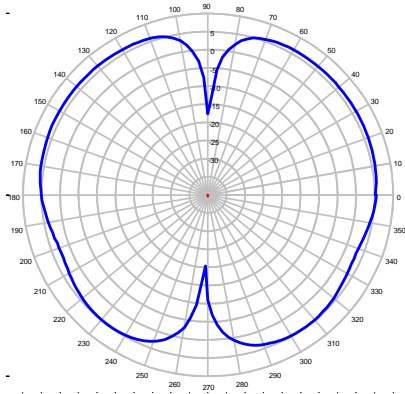

TMA-WB1

Broadband Antenna

420 MHz – 6000 MHz Page 1 of 2

450 MHz – Elevation Plot

695 MHz – Elevation Plot

850 MHz – Elevation Plot

925 MHz – Elevation Plot

1710 MHz – Elevation Plot

1850 MHz – Elevation Plot

1950 MHz – Elevation Plot

2150 MHz – Elevation Plot

TMA-WB1

Broadband Antenna

420 MHz – 6000 MHz Page 2 of 2

2450 MHz – Elevation Plot

2650 MHz – Elevation Plot

3500 MHz – Elevation Plot

4500 MHz – Elevation Plot

4900 MHz – Elevation Plot

5250 MHz – Elevation Plot

5800 MHz – Elevation Plot

6000 MHz – Elevation Plot