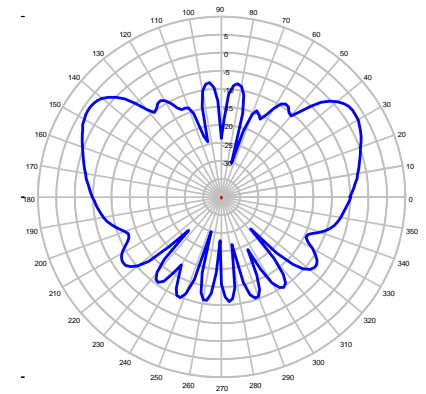

TMA-WB1

Broadband Antenna

420 MHz – 6000 MHz Page 1 of 2

450 MHz – Elevation Plot

695 MHz – Elevation Plot

850 MHz – Elevation Plot

925 MHz – Elevation Plot

1710 MHz – Elevation Plot

1850 MHz – Elevation Plot

1950 MHz – Elevation Plot

2150 MHz – Elevation Plot

TMA-WB1

Broadband Antenna

420 MHz – 6000 MHz Page 2 of 2

2450 MHz – Elevation Plot

2650 MHz – Elevation Plot

3500 MHz – Elevation Plot

4500 MHz – Elevation Plot

4900 MHz – Elevation Plot

5250 MHz – Elevation Plot

5800 MHz – Elevation Plot

6000 MHz – Elevation Plot