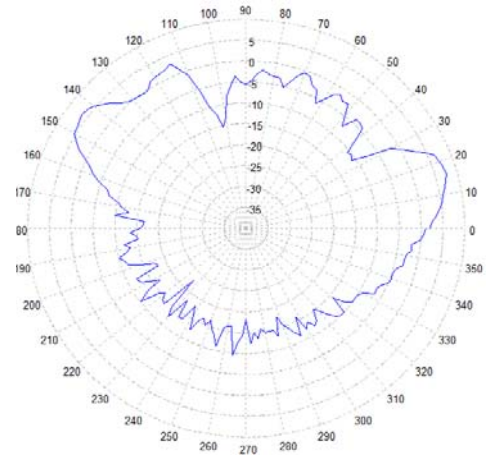

LLPW Series

LLPW EXTENDED TO 600 MHz-6 GHz

LTE ELEVATION PLOT

LTE ELEVATION PLOT

4200 MHz

4947 MHz

5541 MHz

5946 MHz

WIFI ELEVATION PLOT

2450 MHz

5000 MHz

5500 MHz

6000 MHz