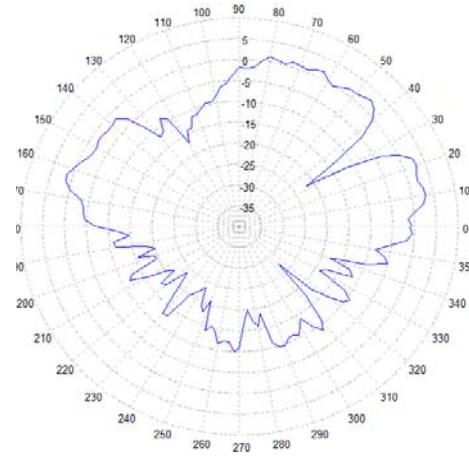

LLPW Series

LLPW EXTENDED TO 600 MHz-6 GHz

LTE ELEVATION PLOT

LTE ELEVATION PLOT

4200 MHz

4947 MHz

5541 MHz

5946 MHz

WIFI ELEVATION PLOT

2450 MHz

5000 MHz

5500 MHz

6000 MHz