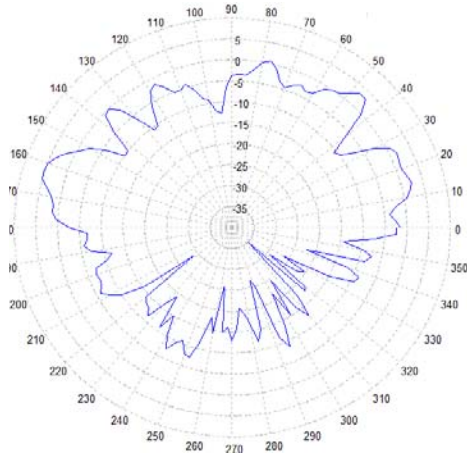

LLPW Series

LLPW EXTENDED TO 600 MHz-6 GHz

LTE ELEVATION PLOT

LTE ELEVATION PLOT

4200 MHz

4947 MHz

5541 MHz

5946 MHz

WIFI ELEVATION PLOT

2450 MHz

5000 MHz

5500 MHz

6000 MHz