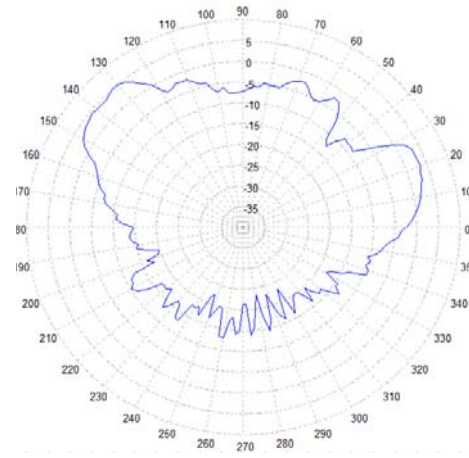

LLPW Series

LLPW EXTENDED TO 600 MHz-6 GHz

LTE ELEVATION PLOT

LTE ELEVATION PLOT

4200 MHz

4947 MHz

5541 MHz

5946 MHz

WIFI ELEVATION PLOT

2450 MHz

5000 MHz

5500 MHz

6000 MHz