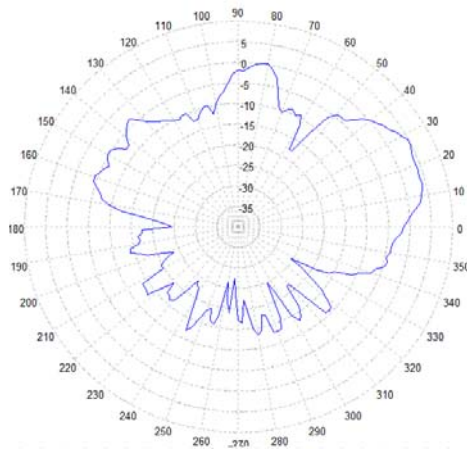

LLPW Series

LLPW EXTENDED TO 600 MHz-6 GHz

LTE ELEVATION PLOT

LTE ELEVATION PLOT

4200 MHz

4947 MHz

5541 MHz

5946 MHz

WIFI ELEVATION PLOT

2450 MHz

5000 MHz

5500 MHz

6000 MHz