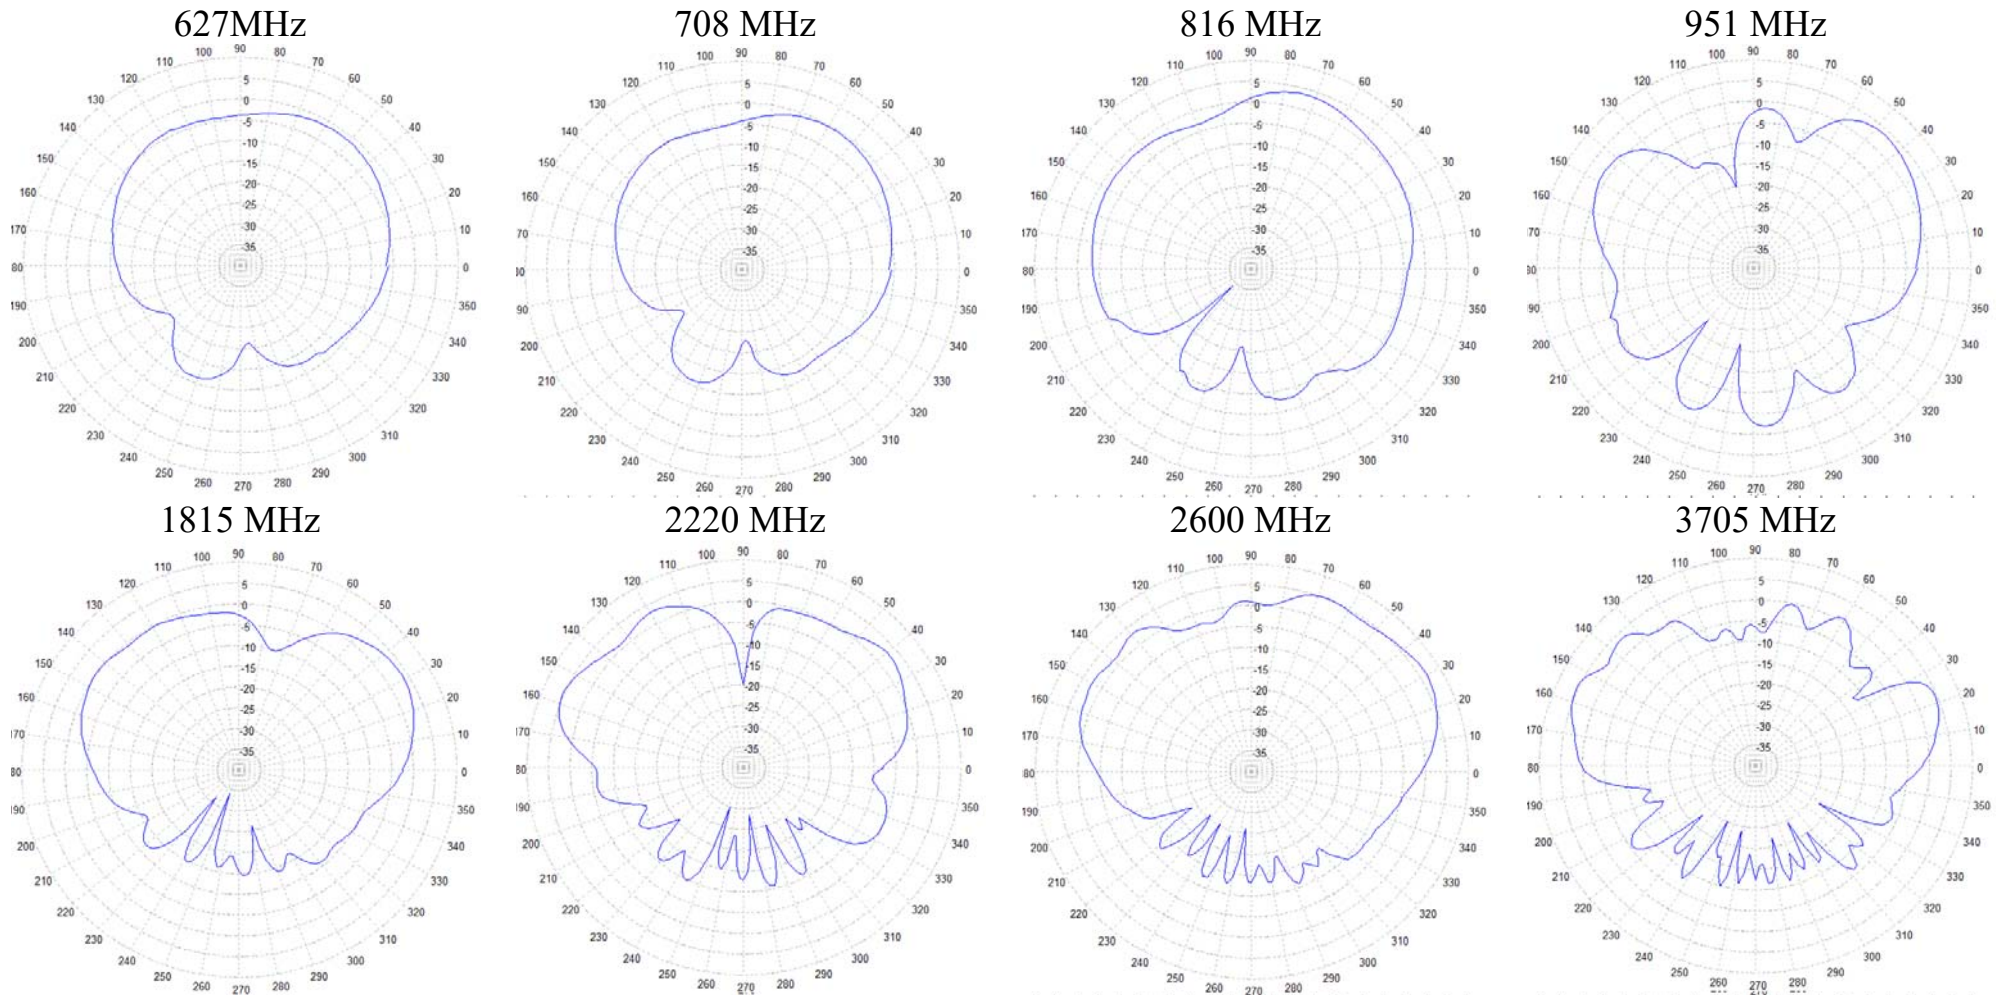

LLPW Series

LLPW EXTENDED TO 600 MHz-6 GHz

LTE ELEVATION PLOT

LTE ELEVATION PLOT

4200 MHz

4947 MHz

5541 MHz

5946 MHz

WIFI ELEVATION PLOT

2450 MHz

5000 MHz

5500 MHz

6000 MHz