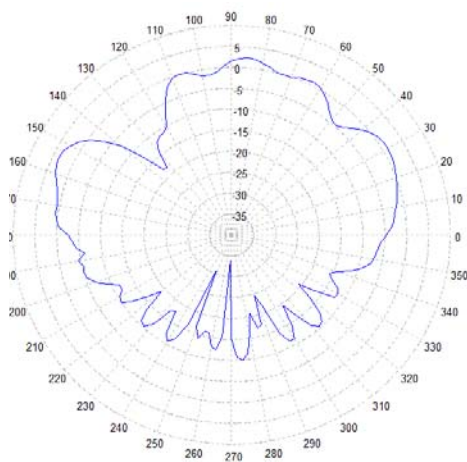

LLPW Series

LLPW EXTENDED TO 600 MHz-6 GHz

LTE ELEVATION PLOT

LTE ELEVATION PLOT

4200 MHz

4947 MHz

5541 MHz

5946 MHz

WIFI ELEVATION PLOT

2450 MHz

5000 MHz

5500 MHz

6000 MHz