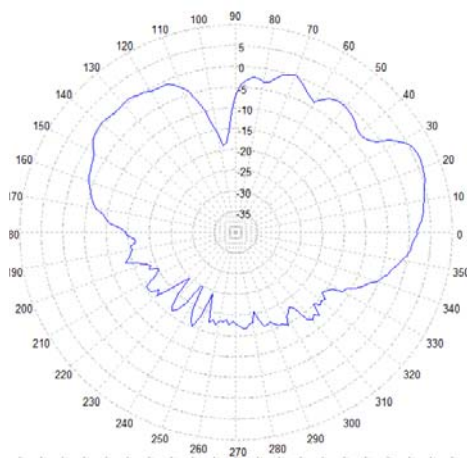

LLPW Series

LLPW EXTENDED TO 600 MHz-6 GHz

LTE ELEVATION PLOT

LTE ELEVATION PLOT

4200 MHz

4947 MHz

5541 MHz

5946 MHz

WIFI ELEVATION PLOT

2450 MHz

5000 MHz

5500 MHz

6000 MHz