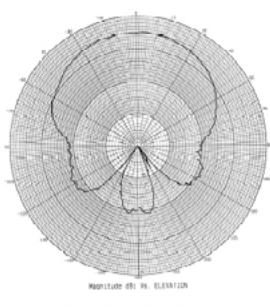

## PRODUCT OVERVIEW

The SCR directional corner reflectors use a half-wave configuration. The unique design provides high efficiency radiation without skewing the radiation pattern. The result is excellent bandwidth, gain and match over the frequency range.

This antenna is ideal for CBRS, Private LTE Applications and point to point or Multipoint Applications. Corner Reflector Antennas are generally valued due to having a wider vertical beamwidth than other infrastructure antennas with a similar gain.

Mechanical Specifications	
Radome Material/Color	White or Black Powder Coated ASA Plastic
Beamwidth	360° Azimuth, 87° Elevation
Cables	Jumper Cable Assemblies Sold Separately
Radome Dimension	3" H x 5.5" W x 1.16" D (76 mm x 140mm x 30 mm)
Weight	<1 lb ( 0.5 g )
Connector	N female at rear of antenna
Mounting Kit Included	3.62" (9.19cm) L Bracket with "U" bolts, mounts up to OD pipe 2.5" diameter (6.3 cm)
Lightening Protection	External Recommended
Shock & Vibration	EN 300 019-2-4, IEC 60068
Operating Temperature	-40° to +80° C
Wind Survivability	125 min. MPH ( 201 kph )

Elevation Plot	Azimuth Plot
----------------	--------------