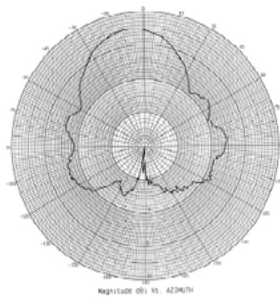

## PRODUCT OVERVIEW

The SCR directional corner reflectors use a half-wave configuration. The unique design provides high efficiency radiation without skewing the radiation pattern. The result is excellent bandwidth, gain and match over the frequency range.

This antenna is ideal for CBRS, Private LTE Applications and point to point or Multipoint Applications. Corner Reflector Antennas are generally valued due to having a wider vertical beamwidth than other infrastructure antennas with a similar gain.

Mechanical Specifications	
Radome Material/Color	White or Black Powder Coated ASA Plastic
Beamwidth	360° Azimuth, 87° Elevation
Cables	Jumper Cable Assemblies Sold Separately
Radome Dimension	3" H x 5.5" W x 1.16" D (76 mm x 140mm x 30 mm)
Weight	<1 lb ( 0.5 g )
Connector	N female at rear of antenna
Mounting Kit Included	3.62" (9.19cm) L Bracket with "U" bolts, mounts up to OD pipe 2.5" diameter (6.3 cm)
Lightening Protection	External Recommended
Shock & Vibration	EN 300 019-2-4, IEC 60068
Operating Temperature	-40° to +80° C
Wind Survivability	125 min. MPH ( 201 kph )

Elevation Plot	Azimuth Plot
----------------	--------------