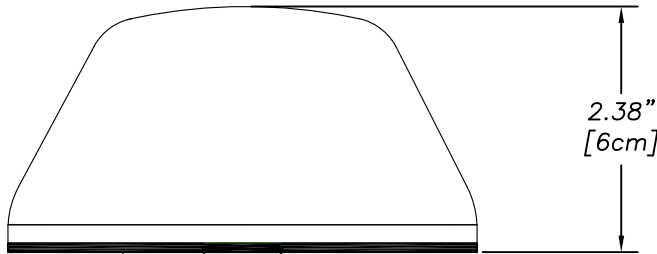

LTMG408-3C3C3J2C-WHT-180

Multi-band Diversity/Mimo Antenna
2 X 617-960 MHz, 1710-6000 MHz (Global 5G LTE)
2.4-2.5GHz, 4.9-6 GHz (802.11n)
Glonass GPS 1575/1602MHz

SIDE VIEW

FRONT VIEW

Frequency and Cable Table

| |
|-----------------------------------|
| CABLE NO. 1 (LL-195 CABLE) |
| 617-960 MHz (LTE) |
| 1710-6000 MHz (Global 5G LTE) |
| CABLE NO. 2 (LL-195 CABLE) |
| 617-960 MHz (LTE) |
| 1710-6000 MHz (Global 5G LTE) |
| CABLE NO. 3 (LL-195 CABLE) |
| 2400-2500 MHz (WiFi) |
| 4900-6000 MHz (WiFi) |
| CABLE NO. 4 (RG-174) |
| 1575/1602 MHz (Glonass GPS) |

Antenna Specifications

| | |
|-----------------------|----------------------------------|
| Gain: | 617-960 MHz 3dBi Peak |
| | 1710-6000 MHz 4dBi Peak |
| | 2.4-2.5 GHz/4.9-6 GHz 5dBi Peak |
| Glonass GPS | 1575 MHz/1602 MHz |
| Amplifier Gain | 16 dB |
| Noise Figure | 1.5 dB (Typ.) |
| Voltage | 3.3/5 VDC |
| Current | 10mA (typ.), 20mA (max.) |
| **VSWR: | 617-960 MHz — 2.2 MAX, <2:1 TYP. |
| | 1710-6000 MHz — <2:1 |

| | |
|-------------------------------|--|
| Maximum Power: | 10 Watts |
| Connectors/Interface: | SMA Plugs (5G LTE) and Rev Pol SMA (WiFi) |
| Case: | 5.50" Dia.(13.9cm) x 2.38" (6cm) High |
| Radome Material: | ASA UV Inhibitive Plastic |
| Cable | <ul style="list-style-type: none"> — cable 1 — LL-195, 15 ft.(4.5m) (617-960 MHz/1710-6000 MHz) — cable 2 — LL-195, 15 ft.(4.5m) (617-960 MHz/1710-6000 MHz) — cable 3 — LL-195, 15 ft.(4.5m) (2.4-2.5 GHz/4.9-6 GHz) — cable 4 — RG-174, 15 ft.(4.5m) (Glonass GPS 1575/1602 MHz) |
| Impedance: | 50 OHM Nominal |
| Water Ingress: | IPX7 (when properly mounted) |
| Shock & Vibration: | IEEE1478, EN61373, MIL-810G, TIA 329.2-C |
| Mounting: | 7/8" (22.2mm) Dia. Feed through. 3/4" (19mm) lg. thread for up to 1/2" (12.7mm) thick surface |
| Operating Temperature: | -40° to +80° C |