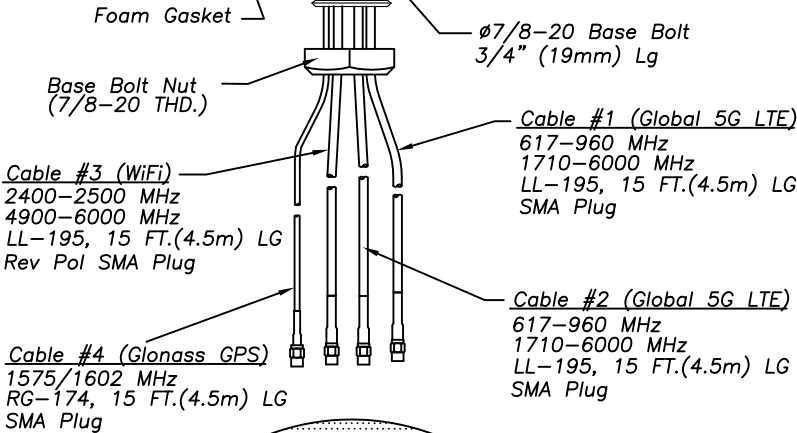

SIDE VIEW

Frequency and Cable Table

CABLE NO. 1 (LL-195 CABLE)
617-960 MHz (LTE)
1710-6000 MHz (Global 5G LTE)
CABLE NO. 2 (LL-195 CABLE)
617-960 MHz (LTE)
1710-6000 MHz (Global 5G LTE)
CABLE NO. 3 (LL-195 CABLE)
2400-2500 MHz (WiFi)
4900-6000 MHz (WiFi)
CABLE NO. 4 (RG-174)
1575/1602 MHz (Glonass GPS)