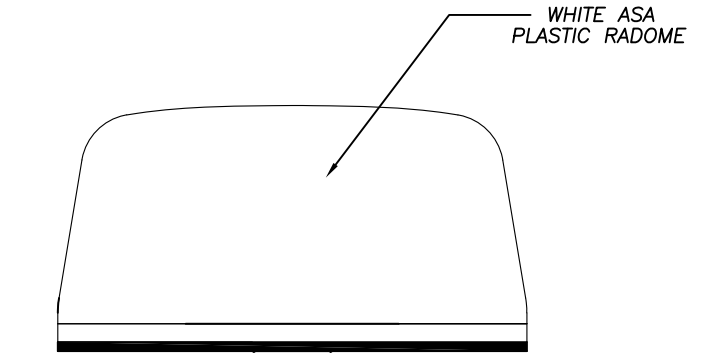

LTMG408-3C3C3J2C-WHT-180

Multi-band Diversity/Mimo Antenna
2 X 617-960 MHz, 1710-6000 MHz (Global 5G LTE)
2.4-2.5GHz, 4.9-6 GHz (802.11n)
Glonass GPS 1575/1602MHz

FRONT VIEW

Frequency and Cable Table

CABLE NO. 1 (LL-195 CABLE)
617-960 MHz (LTE)
1710-6000 MHz (Global 5G LTE)
CABLE NO. 2 (LL-195 CABLE)
617-960 MHz (LTE)
1710-6000 MHz (Global 5G LTE)
CABLE NO. 3 (LL-195 CABLE)
2400-2500 MHz (WiFi)
4900-6000 MHz (WiFi)
CABLE NO. 4 (RG-174)
1575/1602 MHz (Glonass GPS)

Antenna Specifications

Gain:	617-960 MHz 3dBi Peak
	1710-6000 MHz 4dBi Peak
	2.4-2.5 GHz/4.9-6 GHz 5dBi Peak
Glonass GPS	1575 MHz/1602 MHz
Amplifier Gain	16 dB
Noise Figure	1.5 dB (Typ.)
Voltage	3.3/5 VDC
Current	10mA (typ.), 20mA (max.)
**VSWR:	617-960 MHz — 2.2 MAX, <2:1 TYP.
	1710-6000 MHz — <2:1

Maximum Power:	10 Watts
Connectors/Interface:	SMA Plugs (5G LTE) and Rev Pol SMA (WiFi)
Case:	5.50" Dia.(13.9cm) x 2.38" (6cm) High
Radome Material:	ASA UV Inhibitive Plastic
Cable	— cable 1 — LL-195, 15 ft.(4.5m) (617-960 MHz/1710-6000 MHz) — cable 2 — LL-195, 15 ft.(4.5m) (617-960 MHz/1710-6000 MHz) — cable 3 — LL-195, 15 ft.(4.5m) (2.4-2.5 GHz/4.9-6 GHz) — cable 4 — RG-174, 15 ft.(4.5m) (Glonass GPS 1575/1602 MHz)
Impedance:	50 OHM Nominal
Water Ingress:	IPX7 (when properly mounted)
Shock & Vibration:	IEEE1478, EN61373, MIL-810G, TIA 329.2-C
Mounting:	7/8" (22.2mm) Dia. Feed through. 3/4" (19mm) lg. thread for up to 1/2" (12.7mm) thick surface
Operating Temperature:	-40° to +80° C

** Gain and VSWR measured with 1 ft cable on 24" Ground Plane RP 3/25/20 Rev A

US OFFICE & HEADQUARTERS: 1140 W THORNDALE AVE, ITASCA, IL 60143
TEL: (847) 671-6690 * FAX (847) 250-5120