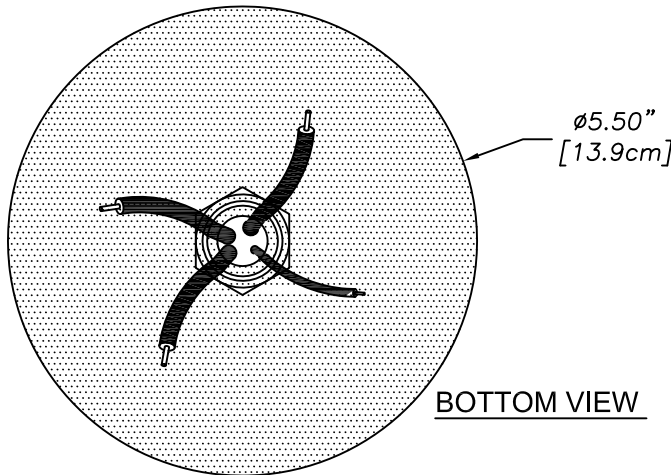

LTMG408-3C3C3J2C-WHT-180

Multi-band Diversity/Mimo Antenna
2 X 617-960 MHz, 1710-6000 MHz (Global 5G LTE)
2.4-2.5GHz, 4.9-6 GHz (802.11n)
Glonass GPS 1575/1602MHz

SIDE VIEW

FRONT VIEW

Frequency and Cable Table

| |
|-----------------------------------|
| CABLE NO. 1 (LL-195 CABLE) |
| 617-960 MHz (LTE) |
| 1710-6000 MHz (Global 5G LTE) |
| CABLE NO. 2 (LL-195 CABLE) |
| 617-960 MHz (LTE) |
| 1710-6000 MHz (Global 5G LTE) |
| CABLE NO. 3 (LL-195 CABLE) |
| 2400-2500 MHz (WiFi) |
| 4900-6000 MHz (WiFi) |
| CABLE NO. 4 (RG-174) |
| 1575/1602 MHz (Glonass GPS) |

Antenna Specifications

| | |
|-----------------------|----------------------------------|
| Gain: | 617-960 MHz 3dBi Peak |
| | 1710-6000 MHz 4dBi Peak |
| | 2.4-2.5 GHz/4.9-6 GHz 5dBi Peak |
| Glonass GPS | 1575 MHz/1602 MHz |
| Amplifier Gain | 16 dB |
| Noise Figure | 1.5 dB (Typ.) |
| Voltage | 3.3/5 VDC |
| Current | 10mA (typ.), 20mA (max.) |
| **VSWR: | 617-960 MHz — 2.2 MAX, <2:1 TYP. |
| | 1710-6000 MHz — <2:1 |

| | |
|-------------------------------|--|
| Maximum Power: | 10 Watts |
| Connectors/Interface: | SMA Plugs (5G LTE) and Rev Pol SMA (WiFi) |
| Case: | 5.50" Dia.(13.9cm) x 2.38" (6cm) High |
| Radome Material: | ASA UV Inhibitive Plastic |
| Cable | <ul style="list-style-type: none"> — cable 1 — LL-195, 15 ft.(4.5m) (617-960 MHz/1710-6000 MHz) — cable 2 — LL-195, 15 ft.(4.5m) (617-960 MHz/1710-6000 MHz) — cable 3 — LL-195, 15 ft.(4.5m) (2.4-2.5 GHz/4.9-6 GHz) — cable 4 — RG-174, 15 ft.(4.5m) (Glonass GPS 1575/1602 MHz) |
| Impedance: | 50 OHM Nominal |
| Water Ingress: | IPX7 (when properly mounted) |
| Shock & Vibration: | IEEE1478, EN61373, MIL-810G, TIA 329.2-C |
| Mounting: | 7/8" (22.2mm) Dia. Feed through. 3/4" (19mm) lg. thread for up to 1/2" (12.7mm) thick surface |
| Operating Temperature: | -40° to +80° C |