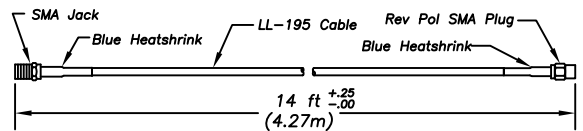

Cable Assembly: 14 ft (4.27m) LL-195 Cable with SMA Jack and SMA Plug

CA168/195-VC-RED-LTE-B (LTE Antenna "B")

Cable Assembly: 14 ft (4.27m) LL-195 Cable with SMA Jack and SMA Plug

CA168/195-VJ-BLU-WIFI (WiFi)

Cable Assembly: 14 ft (4.27m) LL-195 Cable with SMA Jack and Rev Pol SMA Plug

CA168/174-VC-YLW-GNSS (Glonass GPS)

Cable Assembly: 14 ft (4.27m) RG-174 Cable with SMA Jack and SMA Plug

Antenna Specifications