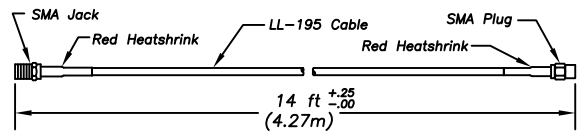

LTMG942-A3CB3CW3JG2C-WHT-180

Dual Carrier Multi-Band Mimo Antenna
4 X 694-960 MHz, 1710-3700 MHz (Global LTE)
2 X 2.4-2.5GHz, 4.9-6 GHz (WiFi / Bluetooth)
with GPS / GLONASS

Jumper Cable Assemblies

CA168/195-VC-GRN-LTE-A (LTE Antenna "A")

Cable Assembly: 14 ft (4.27m) LL-195 Cable with SMA Jack and SMA Plug

CA168/195-VC-RED-LTE-B (LTE Antenna "B")

Cable Assembly: 14 ft (4.27m) LL-195 Cable with SMA Jack and SMA Plug

CA168/195-VJ-BLU-WIFI (WiFi)

Cable Assembly: 14 ft (4.27m) LL-195 Cable with SMA Jack and Rev Pol SMA Plug

CA168/174-VC-YLW-GNSS (Glonass GPS)

Cable Assembly: 14 ft (4.27m) RG-174 Cable with SMA Jack and SMA Plug

Antenna Specifications