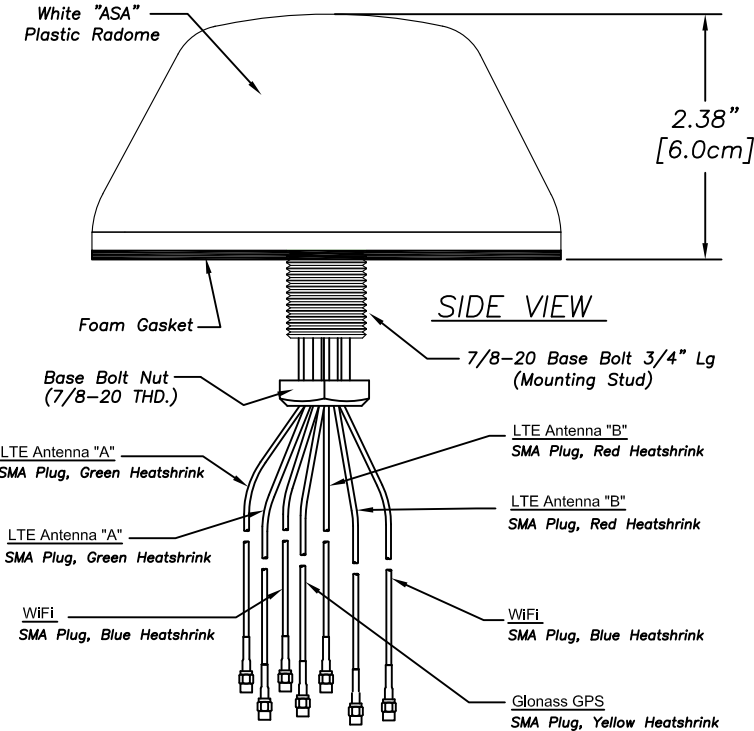

LTMG942-A3CB3CW3JG2C-WHT-180

Dual Carrier Multi-Band Mimo Antenna
4 X 694-960 MHz, 1710-3700 MHz (Global LTE)
2 X 2.4-2.5GHz, 4.9-6 GHz (WiFi / Bluetooth)
with GPS / GLONASS

Jumper Cable Assemblies

CA168/195-VC-GRN-LTE-A (LTE Antenna "A")

Cable Assembly: 14 ft (4.27m) LL-195 Cable with SMA Jack and SMA Plug

CA168/195-VC-RED-LTE-B (LTE Antenna "B")

Cable Assembly: 14 ft (4.27m) LL-195 Cable with SMA Jack and SMA Plug

CA168/195-VJ-BLU-WIFI (WiFi)

Cable Assembly: 14 ft (4.27m) LL-195 Cable with SMA Jack and Rev Pol SMA Plug

CA168/174-VC-YLW-GNSS (Glonass GPS)

Cable Assembly: 14 ft (4.27m) RG-174 Cable with SMA Jack and SMA Plug

Antenna Specifications

****VSWR:**

- LTE: < 2.5:1 VSWR over range (with 12" LMR-100)
- WIFI: < 2:1 VSWR over range (with 12" LMR-100)

Maximum Power: — 10 Watts

Connectors/Interface: — SMA Plugs through out

Case: — 5.50" (13.9cm) Dia. x 2.38" (6.0cm) High