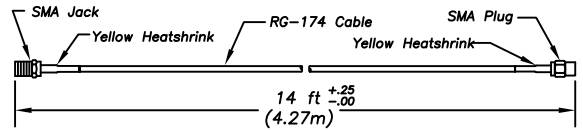

Cable Assembly: 14 ft (4.27m) LL-195 Cable with SMA Jack and SMA Plug

CA168/195-VC-RED-LTE-B (LTE Antenna "B")

Cable Assembly: 14 ft (4.27m) LL-195 Cable with SMA Jack and SMA Plug

CA168/195-VJ-BLU-WIFI (WiFi)

Cable Assembly: 14 ft (4.27m) LL-195 Cable with SMA Jack and Rev Pol SMA Plug

CA168/174-VC-YLW-GNSS (Glonass GPS)

Cable Assembly: 14 ft (4.27m) RG-174 Cable with SMA Jack and SMA Plug

Antenna Specifications