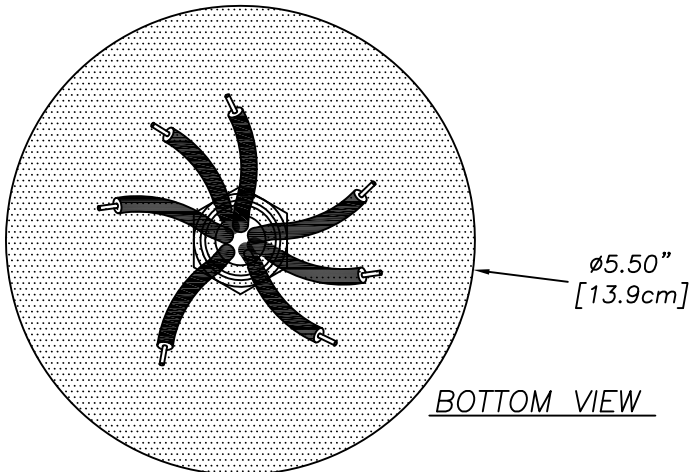

LTMG942-A3CB3CW3JG2C-WHT-180

Dual Carrier Multi-Band Mimo Antenna
4 X 694-960 MHz, 1710-3700 MHz (Global LTE)
2 X 2.4-2.5GHz, 4.9-6 GHz (WiFi / Bluetooth)
with GPS / GLONASS

Jumper Cable Assemblies

CA168/195-VC-GRN-LTE-A (LTE Antenna "A")

Cable Assembly: 14 ft (4.27m) LL-195 Cable with SMA Jack and SMA Plug

CA168/195-VC-RED-LTE-B (LTE Antenna "B")

Cable Assembly: 14 ft (4.27m) LL-195 Cable with SMA Jack and SMA Plug

CA168/195-VJ-BLU-WIFI (WiFi)

Cable Assembly: 14 ft (4.27m) LL-195 Cable with SMA Jack and Rev Pol SMA Plug

CA168/174-VC-YLW-GNSS (Glonass GPS)

Cable Assembly: 14 ft (4.27m) RG-174 Cable with SMA Jack and SMA Plug

Antenna Specifications

****VSWR:**

- LTE: < 2.5:1 VSWR over range (with 12" LMR-100)
- WIFI: < 2:1 VSWR over range (with 12" LMR-100)

Maximum Power: — 10 Watts

Connectors/Interface: — SMA Plugs through out

Case: — 5.50" (13.9cm) Dia. x 2.38" (6.0cm) High