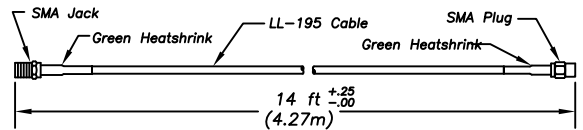

LTMG942-A3CB3CW3JG2C-WHT-180

Dual Carrier Multi-Band Mimo Antenna
4 X 694-960 MHz, 1710-3700 MHz (Global LTE)
2 X 2.4-2.5GHz, 4.9-6 GHz (WiFi / Bluetooth)
with GPS / GLONASS

Jumper Cable Assemblies

CA168/195-VC-GRN-LTE-A (LTE Antenna "A")

Cable Assembly: 14 ft (4.27m) LL-195 Cable with SMA Jack and SMA Plug

CA168/195-VC-RED-LTE-B (LTE Antenna "B")

Cable Assembly: 14 ft (4.27m) LL-195 Cable with SMA Jack and SMA Plug

CA168/195-VJ-BLU-WIFI (WiFi)

Cable Assembly: 14 ft (4.27m) LL-195 Cable with SMA Jack and Rev Pol SMA Plug

CA168/174-VC-YLW-GNSS (Glonass GPS)

Cable Assembly: 14 ft (4.27m) RG-174 Cable with SMA Jack and SMA Plug

Antenna Specifications