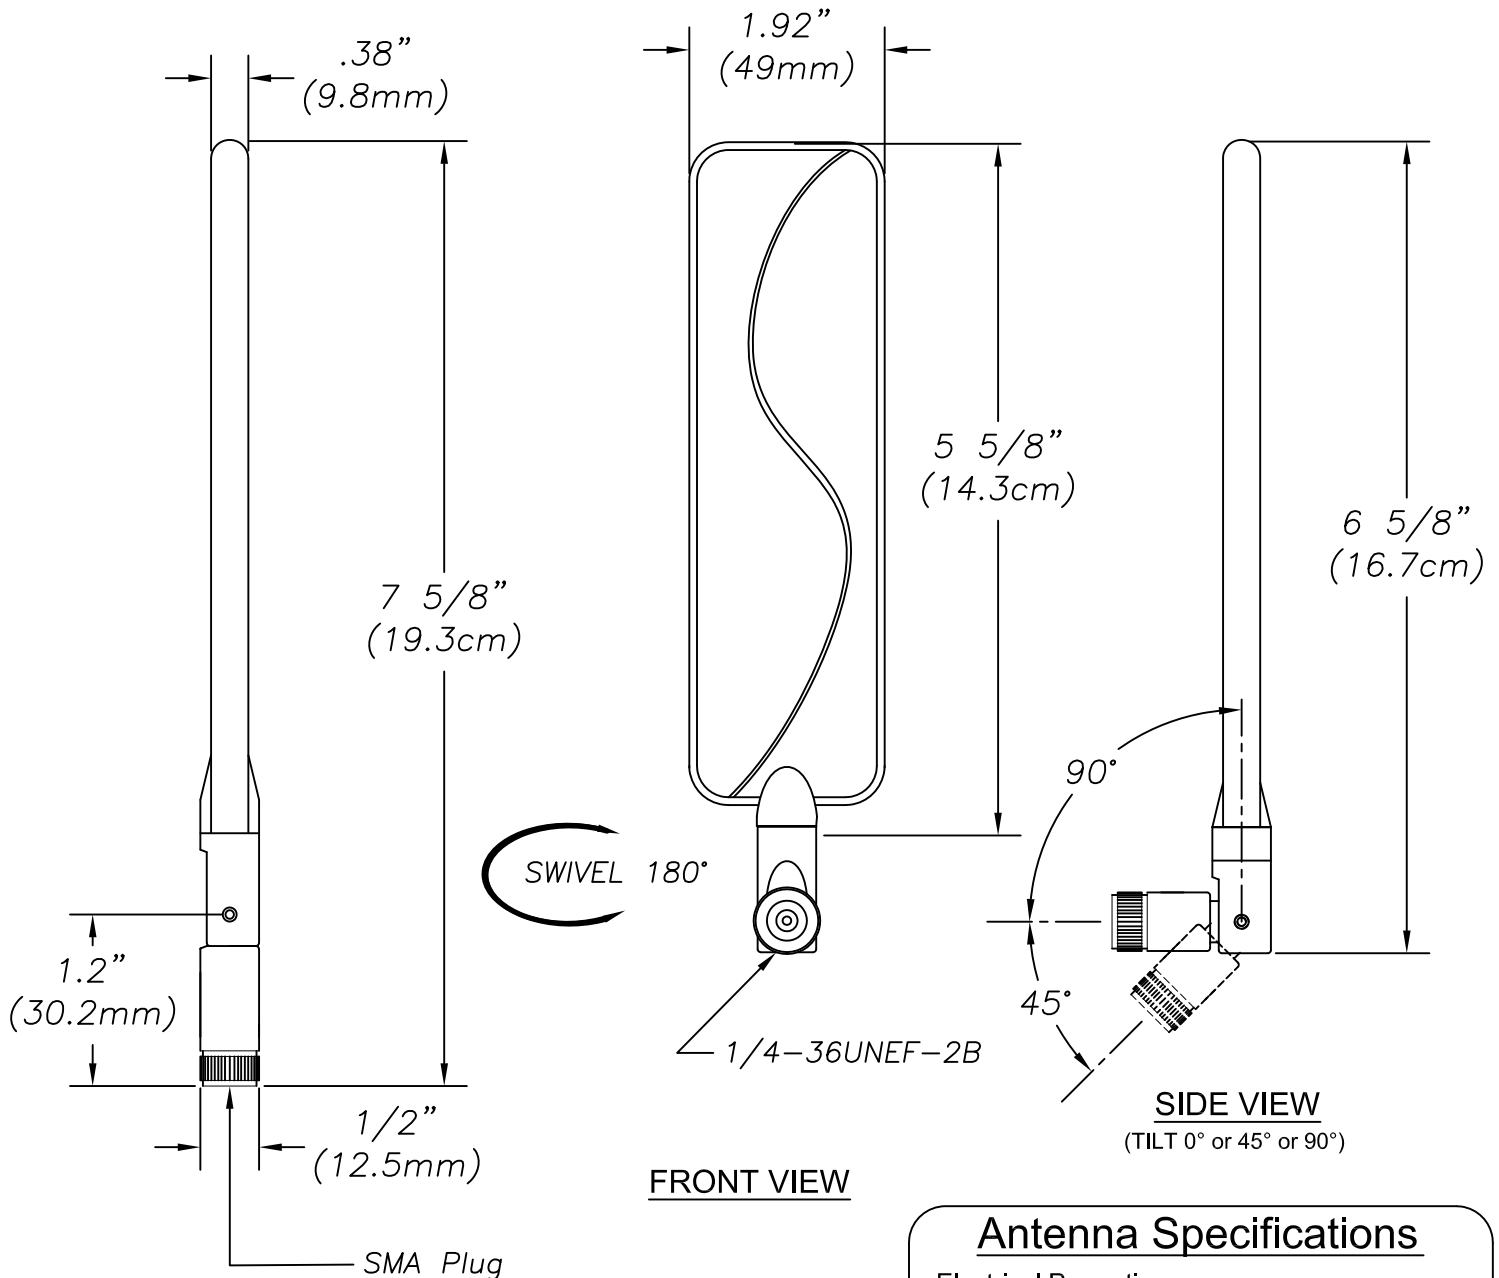

# PSKN5-626-S

**5G Rubber Duck Antenna**  
**90° Knuckle Swivel, SMA Plug**  
**617-6000 MHz**

**SIDE VIEW**  
(STRAIGHT-0°)

**FRONT VIEW**

**SIDE VIEW**  
(TILT 0° or 45° or 90°)

## Antenna Specifications

### Mechanical Properties:

Connector: ——— SMA Plug  
Material: ———  
Whip: ——— PC & ABS  
Tilt Angle: ——— 0° or 45° or 90°  
Dimensions: ——— 7 5/8" x 1.92" x 3/8"