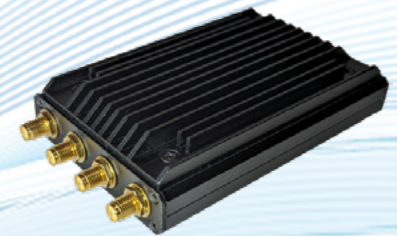

GATEWAY & ANTENNA

Match-Up Guide

This Guide shows Mobile Mark Antennas that are COMPATIBLE with your **kognitive** Modems.
NETWORKS

Ascent Modem 5G

BPN Series

LTMWC900 Series

GATEWAY & ANTENNA

Match-Up Guide

This Guide shows Mobile Mark Antennas that are COMPATIBLE with your **kognitive NETWORKS Ascent 5G** Modem.

	5G/LTE 617 - 6000 MHz			
Connections:	1	2	3	4
Option #1 - Best				
BPN940-3C0000 (4x 5G/LTE)	√	√	√	√
Option #2 - Better				
LTMWG940-A3CB3C0000-SP356 (4x 5G/LTE)	√	√	√	√

ANTENNA CONNECTION NOTES:

BPN & LTM Series attached with SMA Plugs (Male) and provide LL-195 Cables. SP356: Special Customization for Potting of the Base Bolt.
LTM radome available in either Black or White. BPN942 available in White Only.