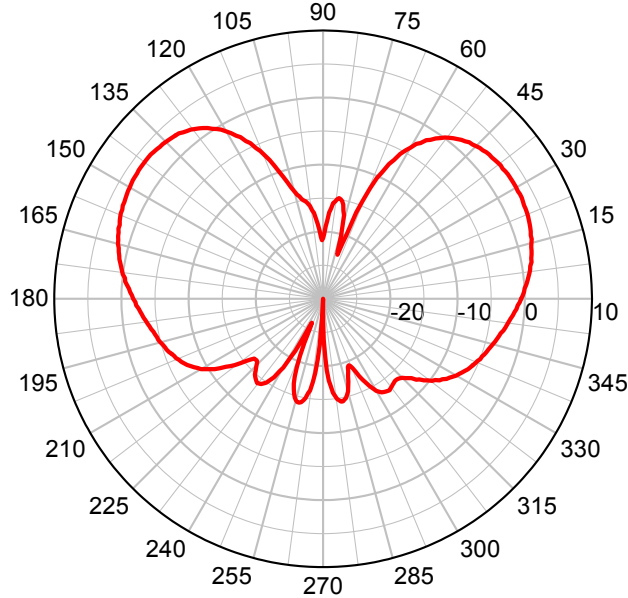

MRM3-2400 Antenna

Mini Body Mount Dual Band “Bus” Antenna

2.5 dBi, 2.400 – 2.485 MHz

MRM3-2400 Series – Elevation Plot

MRM3-2400 Series – Azimuth Plot