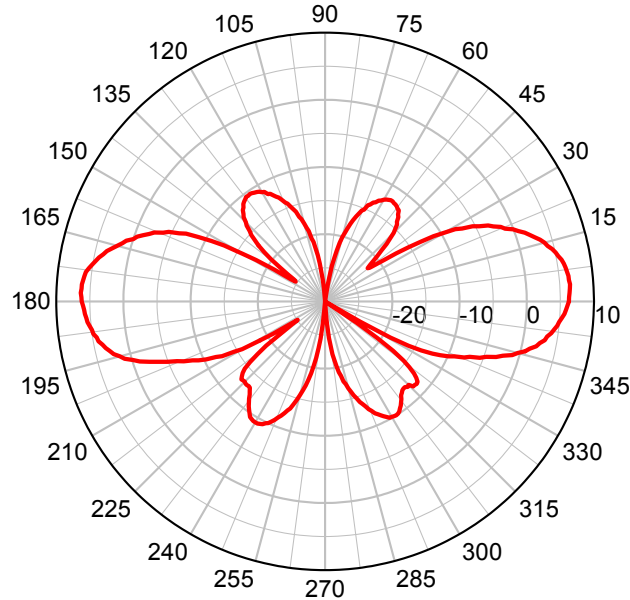

## OD6-2400MOD2 Antenna

Omni Directional Antenna “Foam Filled”

6 dBi, 2400-2485 MHz

These plots can be used  
for the following models:

**OD6-2400MOD2**

OD6-2400MOD2 – Elevation Plot

OD6-2400MOD2 – Azimuth Plot