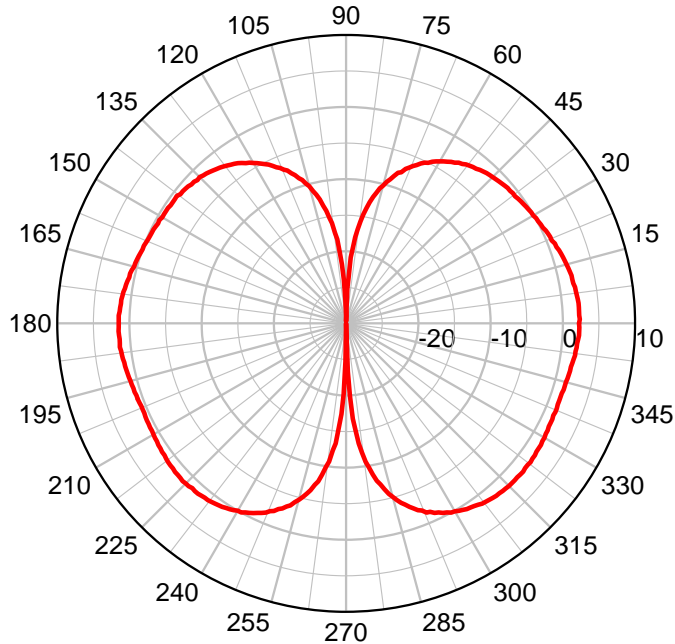

## PSKN3-925S Series Antenna

Single Band 90degree Adj Knuckle Swivel w/SMA  
3 dBi, Pattern for EU GSM/Mobitex (870-960 MHz)

**PSKN3 925S Series – Elevation Plot**

**PSKN3 925S Series – Azimuth Plot**