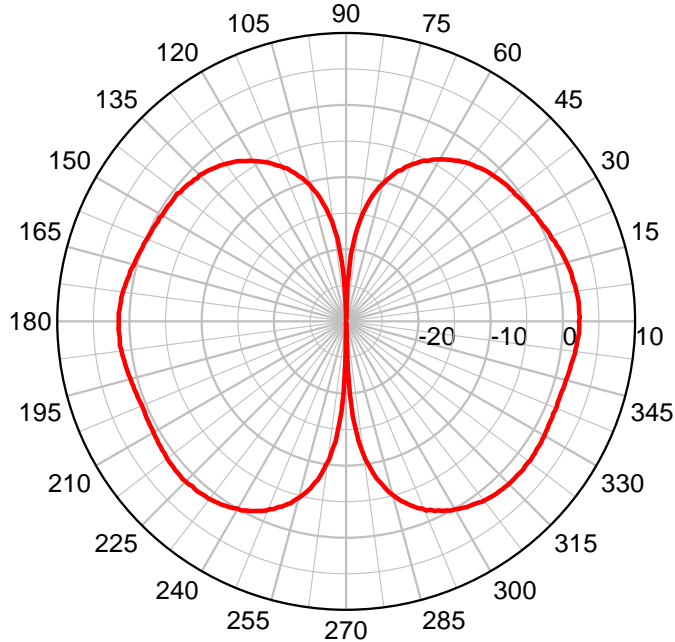

## PSN3-925S Series Antenna

Single Band Adj Knuckle Swivel with Sleeve (SMA)  
3 dBi, Pattern for EU GSM/Mobitex (870-960 MHz)

**PSN3 925S Series – Elevation Plot**

**PSN3 925S Series – Azimuth Plot**