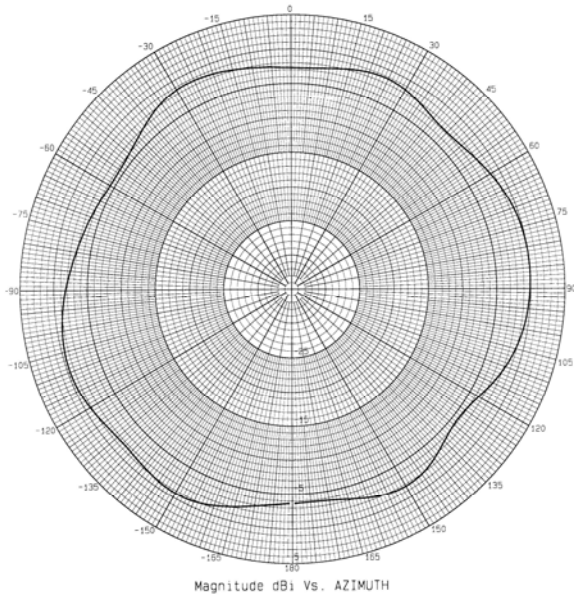

EM-2400/5500 Series Antennas

Dual Band Internal Patch Embedded Antenna

5 dBi, 2400-2500/4900-6000 MHz

EM@2400 MHz – Elevation Plot

EM@5500 MHz – Elevation Plot

EM@2400 MHz – Azimuth Plot

EM@5500 MHz – Azimuth Plot