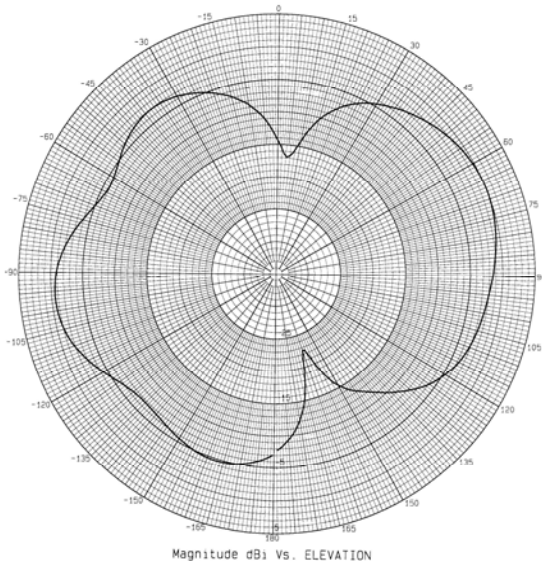

EM-2400/5500 Series Antennas

Dual Band Internal Patch Embedded Antenna

5 dBi, 2400-2500/4900-6000 MHz

EM@2400 MHz – Elevation Plot

EM@5500 MHz – Elevation Plot

EM@2400 MHz – Azimuth Plot

EM@5500 MHz – Azimuth Plot