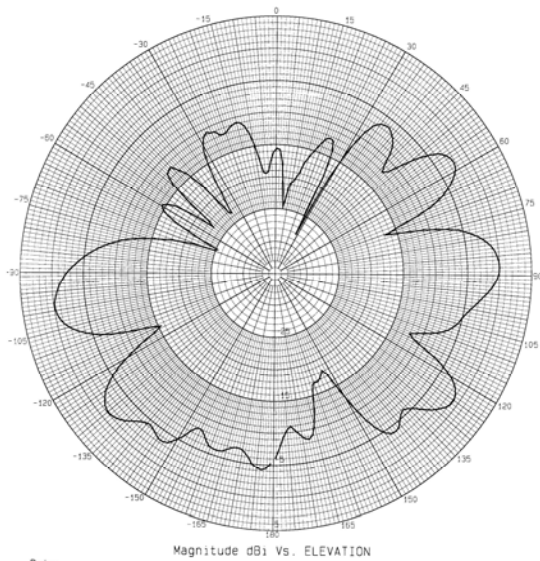

EM-2400/5500 Series Antennas

Dual Band Internal Patch Embedded Antenna

5 dBi, 2400-2500/4900-6000 MHz

EM@2400 MHz – Elevation Plot

EM@5500 MHz – Elevation Plot

EM@2400 MHz – Azimuth Plot

EM@5500 MHz – Azimuth Plot