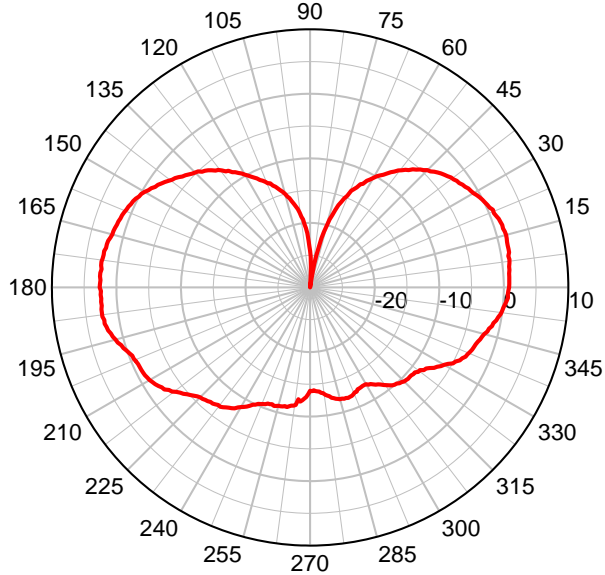

PSKN3-1800S Series Antenna

Single Band 90degree Adj Knuckle Swivel w/SMA
3 dBi, Pattern for DCS (1710-1880 MHz)

PSKN3-1800S Series – Elevation Plot

PSKN3-1800S Series – Azimuth Plot